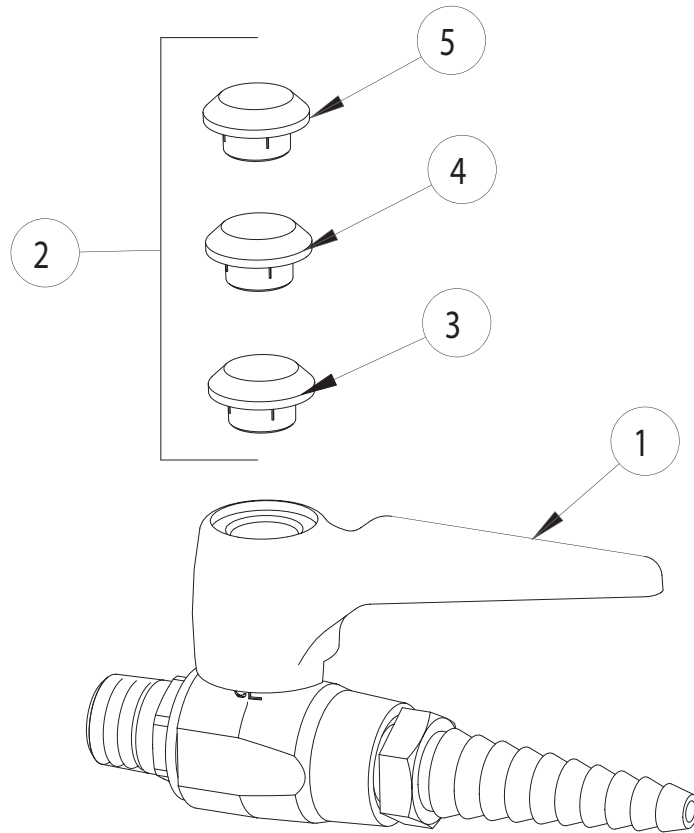

PARTS LIST

BY: SID
CHK'D:

FINISH:
DATE:

CHROME
02-28-02

909-AGV

ITEM NO.	PART NO.	DESCRIPTION
1	-----	VALVE ASSEMBLY
2	216-PP	PRE-PACK, BUTTONS
3	216-278	'AIR' INDEX BUTTON
4	216-328	'GAS' INDEX BUTTON
5	216-378	'VAC' INDEX BUTTON