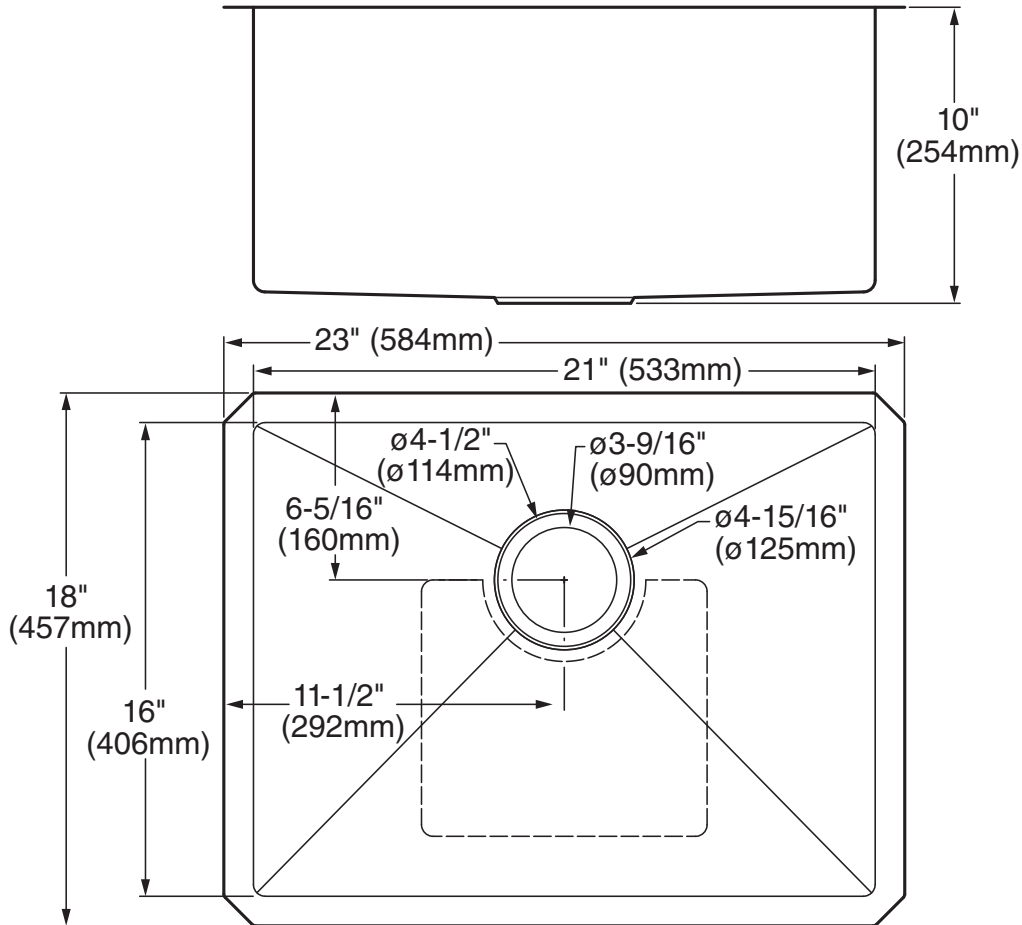

NOTES:

* DIMENSIONS SHOWN FOR LOCATION OF SUPPLIED AND "P" TRAP ARE SUGGESTED.
FITTINGS NOT INCLUDED WITH FIXTURE AND MUST BE ORDERED SEPARATELY.
SEALING COMPOUND SUPPLIED BY OTHERS.

IMPORTANT: Dimensions of fixtures are nominal and may vary within the range of tolerances established by ANSI Standard A112.19.3.
These measurements are subject to change or cancellation. No responsibility is assumed for use of superseded or voided pages.