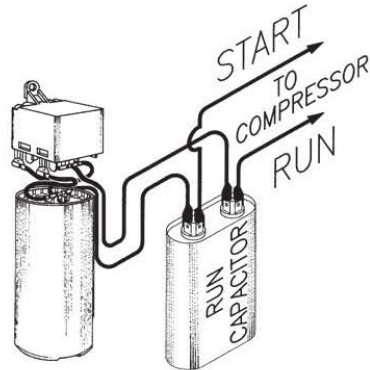

INSTALLATION INSTRUCTIONS FOR HARD START DEVICES

Part No. TO-5

DUAL CAPACITOR

CSIR COMPRESSOR

STANDARD CONNECTION

Part No. KS1

DUAL CAPACITOR

CSIR COMPRESSOR