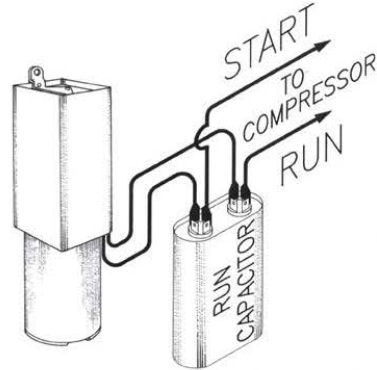

INSTALLATION INSTRUCTIONS FOR HARD START DEVICES

Part No. TO-5

DUAL CAPACITOR

CSIR COMPRESSOR

STANDARD CONNECTION

Part No. KS1

DUAL CAPACITOR

CSIR COMPRESSOR