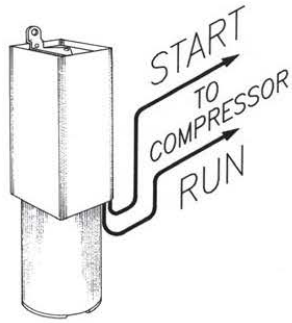

INSTALLATION INSTRUCTIONS FOR HARD START DEVICES

Part No. TO-5

DUAL CAPACITOR

CSIR COMPRESSOR

STANDARD CONNECTION

Part No. KS1

DUAL CAPACITOR

CSIR COMPRESSOR