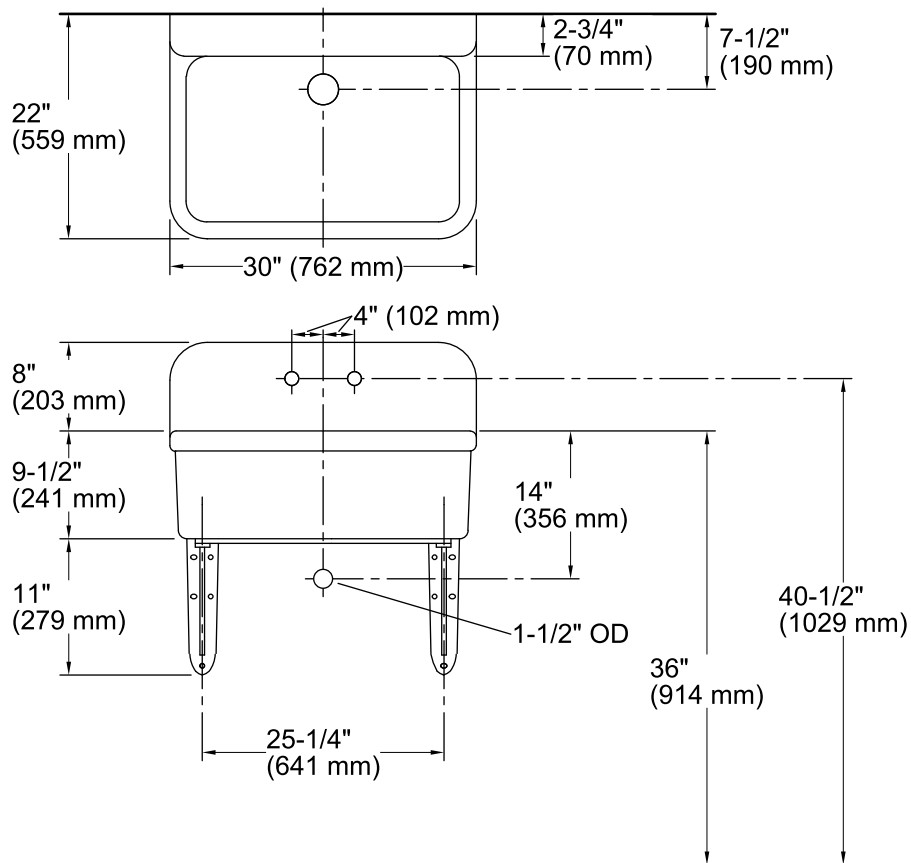

Features

- Vitreous china.
- Wall-mount.
- Single basin.
- Rectangular basin.
- 8-inch centers.
- 30" (762 mm) x 22" (559 mm) x 8-5/8" (219 mm)

Recommended Accessories

K- 1814-P Wall Mount Sink Brackets

Optional Accessories

Color	Code	Description
-------	------	-------------

	0	White
--	---	-------

Technical Information

All product dimensions are nominal.

Bowl configuration:	Single
Installation:	Wall-mount
Bowl area (Only)	Length: 28" (711 mm) Width: 18" (457 mm) Water depth: 8-5/8" (219 mm)
Number of deck holes:	2
Faucet hole(s):	1-3/8" (35 mm)
Drain hole:	2-1/4" (57 mm)