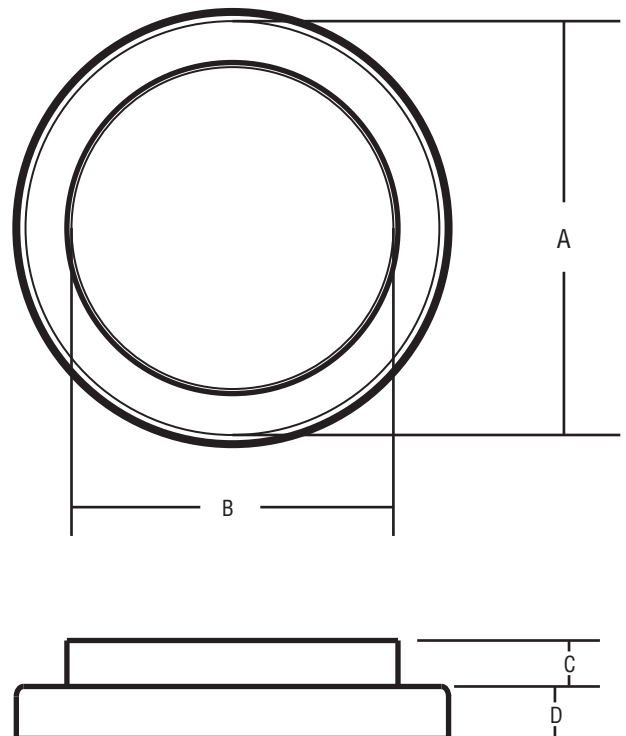

Product Specifications

Warranty and Codes

This PROFLO product carries a 1-year limited warranty.