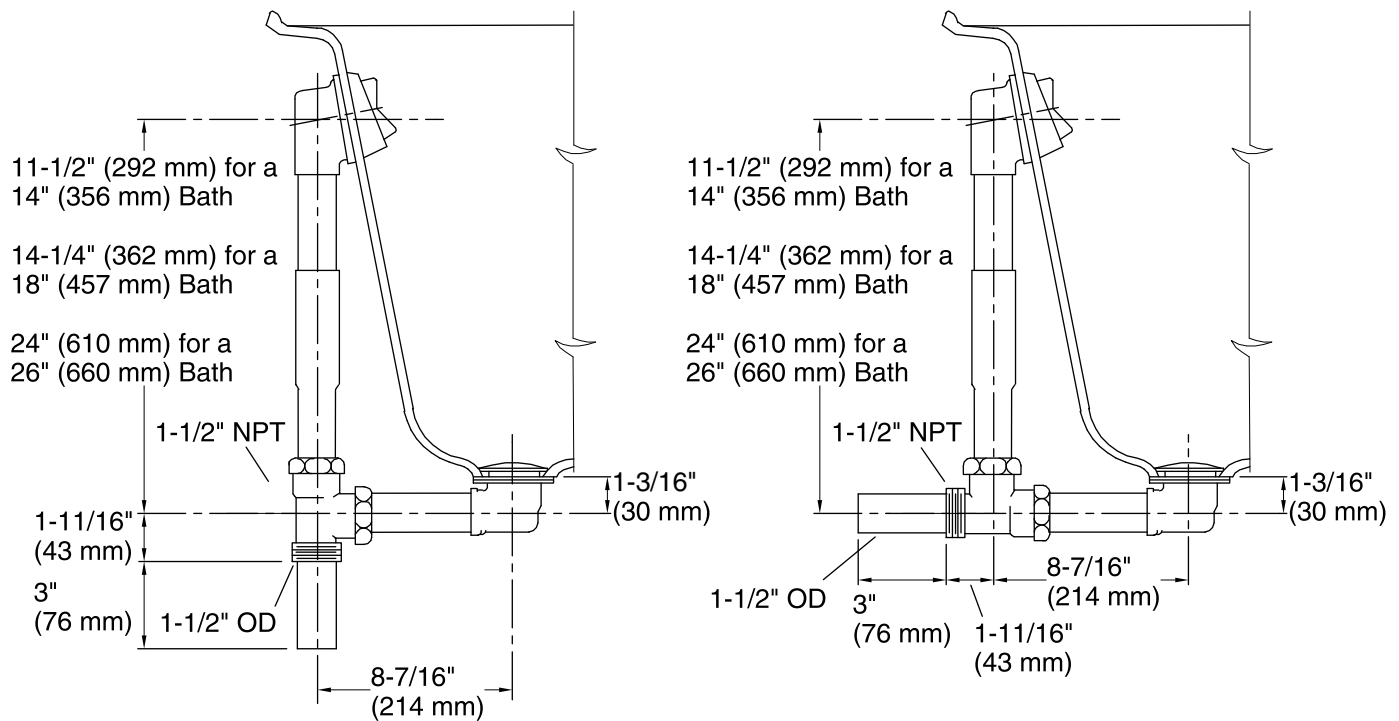

### Features

- Adjustable trip lever pop-up drain.
- 8-3/4" (222 mm) x 3-11/16" (940 mm) x 20-7/8" (530 mm)

### Material

- 17-gauge brass construction.
- Brass tailpiece.

### Installation

- 1-1/2" connection.
- Above- or through-floor.

### Technical Information

All product dimensions are nominal.