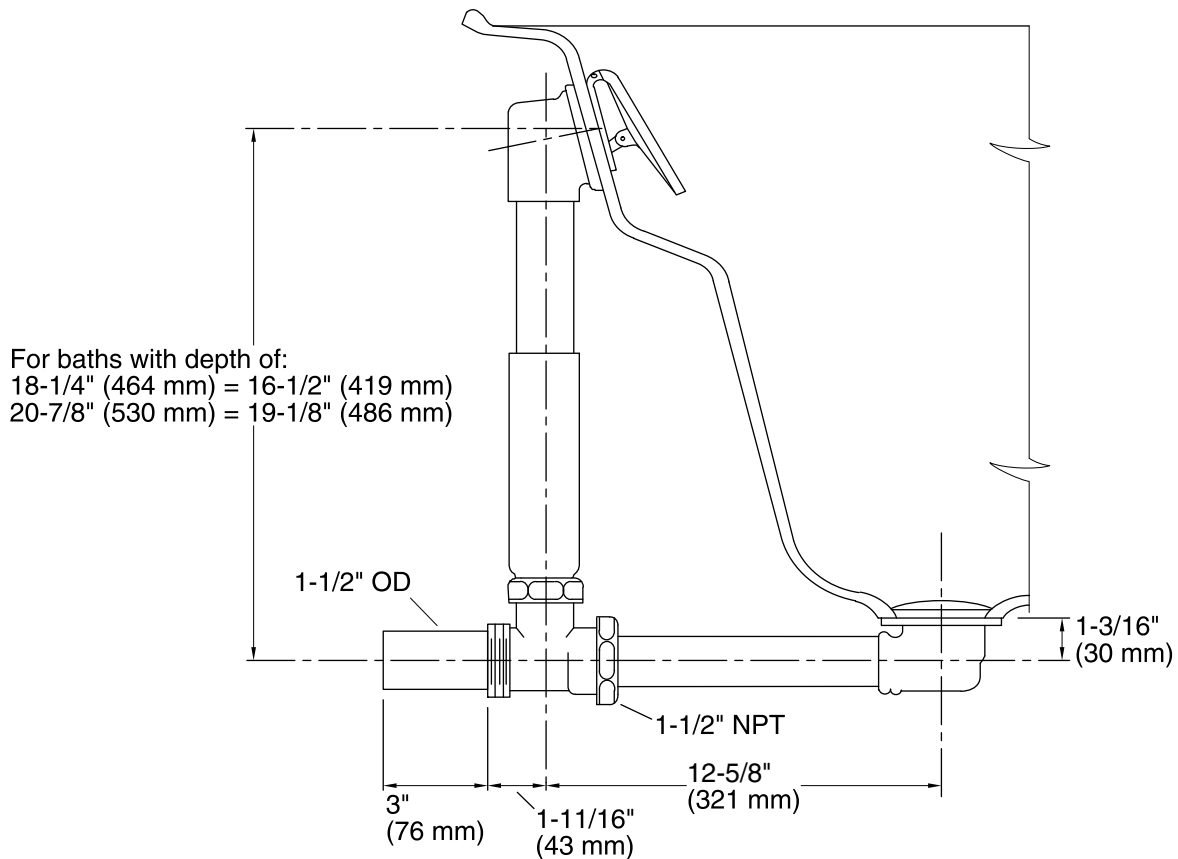

Features

- 17-gauge brass construction.
- Brass tailpiece.
- 1-1/2" NPT connection.
- Supports both above- and through-the-floor installations.
- For use with Tea-for-Two® 5- and 6-foot baths, BubbleMassage™ air baths, and whirlpools.

Technical Information

All product dimensions are nominal.

Notes

Install this product according to the installation guide.