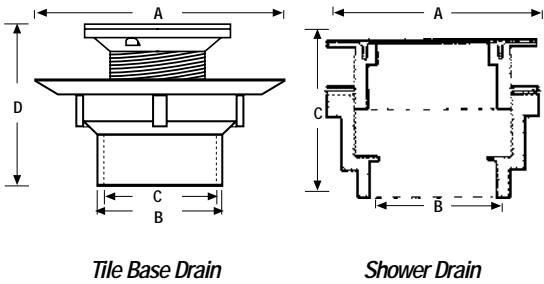

Snap-In Cleanouts

ProFlo#	Description	Cube	Pack	Carton Wt.	A	B	C	D
PF42804	2" or 3" PVC All Plastic Snap-In Cleanout	.747	12	8	3"	Inside 3"	Over 2"	1.75"
PF42934	2" or 3" ABS All Plastic Snap-In Cleanout	.747	12	8	3"	Inside 3"	Over 2"	1.75"
PF42805	3" PVC All Plastic Snap-In Cleanout	.252	12	4	3.5"	Inside 3"	X	1.5"
PF42935	3" ABS All Plastic Snap-In Cleanout	.252	12	4	3.5"	Inside 3"	X	1.5"
PF42806	4" PVC All Plastic Snap-In Cleanout	.300	12	7	4.5"	Inside 4"	X	1.75"
PF42936	4" ABS All Plastic Snap-In Cleanout	.300	12	7	4.5"	Inside 4"	X	1.75"
PF42868	3" or 4" PVC All Plastic Snap-In Cleanout	.532	12	7	4"	Inside 4"	Over 3" Pipe	2.5"
PF42926	3" or 4" ABS All Plastic Snap-In Cleanout	.532	12	7	4"	Inside 4"	Over 3" Pipe	2.5"