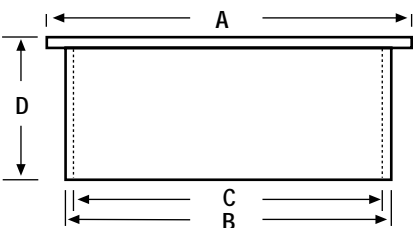

Snap-In Cleanouts

ProFlo#	Description	Cube	Pack	Carton Wt.	A	B	C	D
PF42804	2" or 3" PVC All Plastic Snap-In Cleanout	.747	12	8	3"	Inside 3"	Over 2"	1.75"
PF42934	2" or 3" ABS All Plastic Snap-In Cleanout	.747	12	8	3"	Inside 3"	Over 2"	1.75"
PF42805	3" PVC All Plastic Snap-In Cleanout	.252	12	4	3.5"	Inside 3"	X	1.5"
PF42935	3" ABS All Plastic Snap-In Cleanout	.252	12	4	3.5"	Inside 3"	X	1.5"
PF42806	4" PVC All Plastic Snap-In Cleanout	.300	12	7	4.5"	Inside 4"	X	1.75"
PF42936	4" ABS All Plastic Snap-In Cleanout	.300	12	7	4.5"	Inside 4"	X	1.75"
PF42868	3" or 4" PVC All Plastic Snap-In Cleanout	.532	12	7	4"	Inside 4"	Over 3" Pipe	2.5"
PF42926	3" or 4" ABS All Plastic Snap-In Cleanout	.532	12	7	4"	Inside 4"	Over 3" Pipe	2.5"