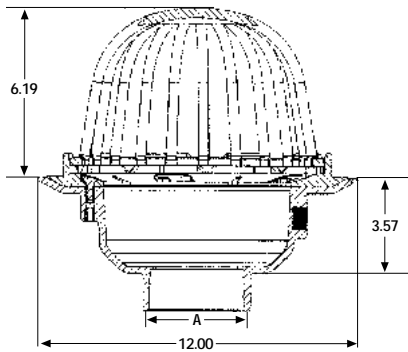

Snap-In Drains (fits inside pipe)

ProFlo#	Description	Cube	Pack	Carton Wt	A	B	C
PF42869	2" PVC All Plastic Snap-In Drain	.057	12	6	2.25"	Inside 2"	1"
PF42937	2" ABS All Plastic Snap-In Drain	.057	12	6	2.25"	Inside 2"	1"
PF42834	3" PVC All Plastic Snap-In Drain	.205	12	6	3.5"	Inside 3"	1.75"
PF42938	3" ABS All Plastic Snap-In Drain	.205	12	6	3.5"	Inside 3"	1.75"
PF42835	4" PVC All Plastic Snap-In Drain	.625	12	6	4.5"	Inside 4"	1.75"
PF42939	4" ABS All Plastic Snap-In Drain	.625	12	6	4.5"	Inside 4"	1.75"
PF42950	2" Stainless Steel Snap-In Strainer	.10	12	1			
PF42951	3" Stainless Steel Snap-In Strainer	.10	12	2			
PF42952	4" Stainless Steel Snap-In Strainer	.17	12	3			

Replacement Strainers

ProFlo#	Description	Cube	Pack	Carton Wt.
PF42802	4" PVD Polished Brass Strainer - Bulk	.036	12	2
PF42803	4 1/4" PVD Polished Brass Strainer - Bulk	.132	12	3
PF42836	4" PVD Polished Brass Strainer	.003	1	.5
PF42837	4 1/4" PVD Polished Brass Strainer	.003	1	.5
PF42899	4 1/4" Stainless Steel Strainer - Bulk	.120	12	4
PF42897	4" Stainless Steel Strainer - Bulk	.036	12	2
PF42947	4 1/4" White Plastic Strainer	.13	12	2

Underdeck Clamp Kit

Roof Drains (fits over pipe)

ProFlo#	Description	Cube	Pack	Carton Wt.	A
PF42850	3" PVC Roof Drain with Cast-Iron Dome	.375	1	8	Over 3"
PF42910	3" ABS Roof Drain with Cast-Iron Dome	.375	1	8	Over 3"
PF42851	4" PVC Roof Drain with Cast-Iron Dome	.521	1	8	Over 4"
PF42911	4" ABS Roof Drain with Cast-Iron Dome	.521	1	8	Over 4"
PF42870	3" PVC Roof Drain with Plastic Dome	.545	1	4	Over 3"
PF42912	3" ABS Roof Drain with Plastic Dome	.545	1	4	Over 3"
PF42871	4" PVC Roof Drain with Plastic Dome	.545	1	4	Over 4"
PF42913	4" ABS Roof Drain with Plastic Dome	.545	1	4	Over 4"
PF42859	Underdeck Clamp Kit	.038	1	1.2	

Backwater Valves (fits over pipe)