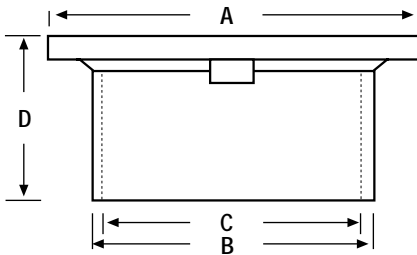

Shower Drains

ProFlo#	Description	Cube	Pack	Carton Wt.	A	B	C	D
PF42866	2" Brass Caulk Shower Drain w/ 1/4" Stainless Steel Strainer	.15	6	10	4.25"	Over 2"	2"	
PF42867	2" PVC Solvent Weld Shower Drain w/ 1/4" Stainless Steel Strainer	.348	12	6	4.25"	Over 2"	2.5"	
PF42933	2" ABS Solvent Weld Shower Drain w/ 1/4" Stainless Steel Strainer	.348	12	6	4.25"	Over 2"	2.5"	
PF42800	2" or 3" ABS Tile Base Shower Drain w/ 4" Stainless Steel Strainer	1.18	12	14	6.25"	Inside 3"	Over 2"	3.4" - 4.6"
PF42801	2" or 3" PVC Tile Base Shower Drain w/ 4" Stainless Steel Strainer	1.18	12	17	6.25"	Inside 3"	Over 2"	3.4" - 4.6"
PF42872	2" PVC Offset Drain	.711	20	15	4.25"	Over 2"	2.63"	
PF42925	2" ABS Offset Drain	.711	20	15	4.25"	Over 2"	2.63"	
PF42940	2" ABS No-Caulk Shower Drain w/ 1/4" Stainless Steel Strainer	.31	12	7	4.25"	Over 2"	2.63"	
PF42941	2" ABS No-Caulk Shower Drain w/ 1/4" White Plastic Strainer	.35	12	6	4.25"	Over 2"	2.63"	
PF42942	2" ABS Solvent Weld Shower Drain w/ 1/4" White Plastic Strainer	.31	12	5	4.25"	Over 2"	2.63"	
PF42943	2" ABS Two Piece Hot Mop Shower Drain w/ Stainless Steel Strainer	.54	6	6	4.25"	Over 2"	2.63"	
PF42944	2" ABS Bottom/Cl Top Hot Mop Shower Drain w/SS Strainer	.54	6	12	4.25"	Over 2"	2.63"	
PF42945	2" Cast Iron Two-Piece IPS Shower Drain w/ Stainless Steel Strainer	.50	6	27	4.25"	Over 2"	2.63"	
PF42946	2" Cast Iron Two-Piece No-Caulk Shower Drain	.61	6	29	4.25"	Over 2"	2.63"