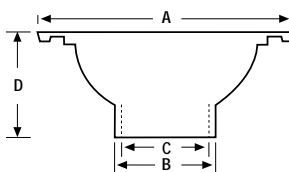

Snap-In Drains (fits inside pipe)

ProFlo#	Description	Cube	Pack	Carton Wt	A	B	C
PF42869	2" PVC All Plastic Snap-In Drain	.057	12	6	2.25"	Inside 2"	1"
PF42937	2" ABS All Plastic Snap-In Drain	.057	12	6	2.25"	Inside 2"	1"
PF42834	3" PVC All Plastic Snap-In Drain	.205	12	6	3.5"	Inside 3"	1.75"
PF42938	3" ABS All Plastic Snap-In Drain	.205	12	6	3.5"	Inside 3"	1.75"
PF42835	4" PVC All Plastic Snap-In Drain	.625	12	6	4.5"	Inside 4"	1.75"
PF42939	4" ABS All Plastic Snap-In Drain	.625	12	6	4.5"	Inside 4"	1.75"
PF42950	2" Stainless Steel Snap-In Strainer	.10	12	1			
PF42951	3" Stainless Steel Snap-In Strainer	.10	12	2			
PF42952	4" Stainless Steel Snap-In Strainer	.17	12	3			

Replacement Strainers

ProFlo#	Description	Cube	Pack	Carton Wt.
PF42802	4" PVD Polished Brass Strainer - Bulk	.036	12	2
PF42803	4 1/4" PVD Polished Brass Strainer - Bulk	.132	12	3
PF42836	4" PVD Polished Brass Strainer	.003	1	.5
PF42837	4 1/4" PVD Polished Brass Strainer	.003	1	.5
PF42899	4 1/4" Stainless Steel Strainer - Bulk	.120	12	4
PF42897	4" Stainless Steel Strainer - Bulk	.036	12	2
PF42947	4 1/4" White Plastic Strainer	.13	12	2