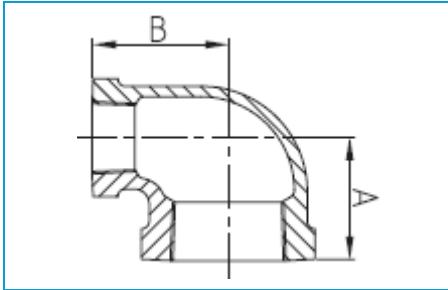

45 Street Elbow

| | | | | | | |
|------|-------|-------|------|-------|------|------|
| Size | 1/8 | 1/4 | 3/8 | 1/2 | 3/4 | 1 |
| A | 0.63 | 0.73 | 0.80 | 0.88 | 0.98 | 1.12 |
| B | 0.83 | 0.94 | 1.03 | 1.15 | 1.29 | 1.47 |
| Size | 1-1/4 | 1-1/2 | 2 | 2-1/2 | 3 | 4 |
| A | 1.29 | 1.43 | 1.68 | 1.95 | 2.17 | 2.61 |
| B | 1.71 | 1.88 | 2.22 | 2.57 | 3.00 | 3.70 |

150# Malleable Fittings • Spec Sheet

CHINESE

Reducing Elbow

| Size | 1/4x1/8 | 3/8x1/8 | 3/8x1/4 | 1/2x1/4 | 1/2x3/8 | 3/4x1/4 | 3/4x3/8 | 3/4x1/2 |
|------|-------------|---------|-----------|-----------|---------|-----------|-------------|---------|
| A | 0.74 | 0.81 | 0.88 | 0.97 | 1.04 | 1.05 | 1.12 | 1.20 |
| B | 0.76 | 0.85 | 0.90 | 0.98 | 1.03 | 1.08 | 1.13 | 1.22 |
| Size | 1x1/2 | 1x3/4 | 1-1/4x1/2 | 1-1/4x3/4 | 1-1/4x1 | 1-1/2x1/2 | 1-1/2x3/4 | 1-1/2x1 |
| A | 1.26 | 1.37 | 1.34 | 1.45 | 1.58 | 1.38 | 1.52 | 1.65 |
| B | 1.40 | 1.45 | 1.53 | 1.62 | 1.67 | 1.64 | 1.75 | 1.80 |
| Size | 1-1/2x1-1/4 | 2x1/2 | 2x3/4 | 2x1 | 2x1-1/4 | 2x1-1/2 | 2-1/2x1-1/4 | |
| A | 1.82 | 1.48 | 1.60 | 1.73 | 1.90 | 2.02 | 1.99 | |
| B | 1.88 | 1.87 | 1.97 | 2.02 | 2.10 | 2.16 | 2.36 | |
| Size | 2-1/2x1-1/2 | 2-1/2x2 | 3x1-1/2 | 3x2 | 3x2-1/2 | 4x2 | 4x3 | |
| A | 2.16 | 2.39 | 2.29 | 2.52 | 2.83 | 2.72 | 3.30 | |
| B | 2.51 | 2.60 | 2.84 | 2.89 | 2.99 | 3.43 | 3.60 | |

Side Outlet Elbow

| Size | 1/2 | 3/4 |
|------|------|------|
| A | 1.10 | 1.30 |

Tee

| Size | 1/8 | 1/4 | 3/8 | 1/2 | 3/4 | 1 |
|------|-------|-------|------|-------|------|------|
| A | 0.69 | 0.81 | 0.95 | 1.12 | 1.31 | 1.50 |
| Size | 1-1/4 | 1-1/2 | 2 | 2-1/2 | 3 | 4 |
| A | 1.75 | 1.94 | 2.25 | 2.70 | 3.08 | 3.79 |
| Size | 5 | 6 | | | | |
| A | 4.50 | 5.13 | | | | |