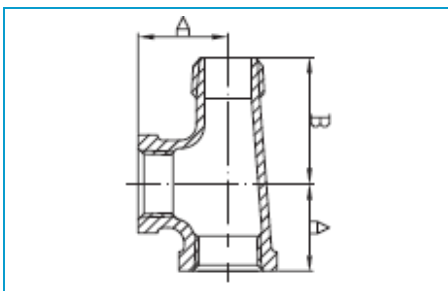

150# Malleable Fittings • Spec Sheet

CHINESE

Reducing Elbow

| Size | 1/4x1/8 | 3/8x1/8 | 3/8x1/4 | 1/2x1/4 | 1/2x3/8 | 3/4x1/4 | 3/4x3/8 | 3/4x1/2 |
|------|-------------|---------|-----------|-----------|---------|-----------|-------------|---------|
| A | 0.74 | 0.81 | 0.88 | 0.97 | 1.04 | 1.05 | 1.12 | 1.20 |
| B | 0.76 | 0.85 | 0.90 | 0.98 | 1.03 | 1.08 | 1.13 | 1.22 |
| Size | 1x1/2 | 1x3/4 | 1-1/4x1/2 | 1-1/4x3/4 | 1-1/4x1 | 1-1/2x1/2 | 1-1/2x3/4 | 1-1/2x1 |
| A | 1.26 | 1.37 | 1.34 | 1.45 | 1.58 | 1.38 | 1.52 | 1.65 |
| B | 1.40 | 1.45 | 1.53 | 1.62 | 1.67 | 1.64 | 1.75 | 1.80 |
| Size | 1-1/2x1-1/4 | 2x1/2 | 2x3/4 | 2x1 | 2x1-1/4 | 2x1-1/2 | 2-1/2x1-1/4 | |
| A | 1.82 | 1.48 | 1.60 | 1.73 | 1.90 | 2.02 | 1.99 | |
| B | 1.88 | 1.87 | 1.97 | 2.02 | 2.10 | 2.16 | 2.36 | |
| Size | 2-1/2x1-1/2 | 2-1/2x2 | 3x1-1/2 | 3x2 | 3x2-1/2 | 4x2 | 4x3 | |
| A | 2.16 | 2.39 | 2.29 | 2.52 | 2.83 | 2.72 | 3.30 | |
| B | 2.51 | 2.60 | 2.84 | 2.89 | 2.99 | 3.43 | 3.60 | |

Side Outlet Elbow

| Size | 1/2 | 3/4 |
|------|------|------|
| A | 1.10 | 1.30 |

Tee

| Size | 1/8 | 1/4 | 3/8 | 1/2 | 3/4 | 1 |
|------|-------|-------|------|-------|------|------|
| A | 0.69 | 0.81 | 0.95 | 1.12 | 1.31 | 1.50 |
| Size | 1-1/4 | 1-1/2 | 2 | 2-1/2 | 3 | 4 |
| A | 1.75 | 1.94 | 2.25 | 2.70 | 3.08 | 3.79 |
| Size | 5 | 6 | | | | |
| A | 4.50 | 5.13 | | | | |

Street Service Tee

| Size | 1/2 | 3/4 | 1 |
|------|------|------|------|
| A | 1.12 | 1.31 | 1.50 |
| B | 1.62 | 1.89 | 2.14 |