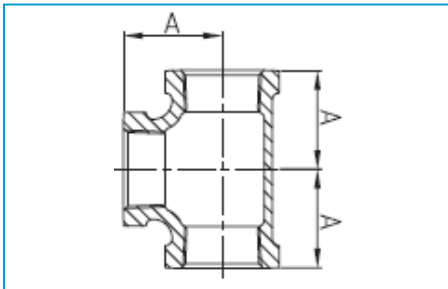

45 Street Elbow

| | | | | | | |
|------|-------|-------|------|-------|------|------|
| Size | 1/8 | 1/4 | 3/8 | 1/2 | 3/4 | 1 |
| A | 0.63 | 0.73 | 0.80 | 0.88 | 0.98 | 1.12 |
| B | 0.83 | 0.94 | 1.03 | 1.15 | 1.29 | 1.47 |
| Size | 1-1/4 | 1-1/2 | 2 | 2-1/2 | 3 | 4 |
| A | 1.29 | 1.43 | 1.68 | 1.95 | 2.17 | 2.61 |
| B | 1.71 | 1.88 | 2.22 | 2.57 | 3.00 | 3.70 |

150# Malleable Fittings • Spec Sheet

CHINESE

Reducing Elbow

| Size | 1/4x1/8 | 3/8x1/8 | 3/8x1/4 | 1/2x1/4 | 1/2x3/8 | 3/4x1/4 | 3/4x3/8 | 3/4x1/2 |
|------|-------------|---------|-----------|-----------|---------|-----------|-------------|---------|
| A | 0.74 | 0.81 | 0.88 | 0.97 | 1.04 | 1.05 | 1.12 | 1.20 |
| B | 0.76 | 0.85 | 0.90 | 0.98 | 1.03 | 1.08 | 1.13 | 1.22 |
| Size | 1x1/2 | 1x3/4 | 1-1/4x1/2 | 1-1/4x3/4 | 1-1/4x1 | 1-1/2x1/2 | 1-1/2x3/4 | 1-1/2x1 |
| A | 1.26 | 1.37 | 1.34 | 1.45 | 1.58 | 1.38 | 1.52 | 1.65 |
| B | 1.40 | 1.45 | 1.53 | 1.62 | 1.67 | 1.64 | 1.75 | 1.80 |
| Size | 1-1/2x1-1/4 | 2x1/2 | 2x3/4 | 2x1 | 2x1-1/4 | 2x1-1/2 | 2-1/2x1-1/4 | |
| A | 1.82 | 1.48 | 1.60 | 1.73 | 1.90 | 2.02 | 1.99 | |
| B | 1.88 | 1.87 | 1.97 | 2.02 | 2.10 | 2.16 | 2.36 | |
| Size | 2-1/2x1-1/2 | 2-1/2x2 | 3x1-1/2 | 3x2 | 3x2-1/2 | 4x2 | 4x3 | |
| A | 2.16 | 2.39 | 2.29 | 2.52 | 2.83 | 2.72 | 3.30 | |
| B | 2.51 | 2.60 | 2.84 | 2.89 | 2.99 | 3.43 | 3.60 | |

Side Outlet Elbow

| Size | 1/2 | 3/4 |
|------|------|------|
| A | 1.10 | 1.30 |

Tee

| Size | 1/8 | 1/4 | 3/8 | 1/2 | 3/4 | 1 |
|------|-------|-------|------|-------|------|------|
| A | 0.69 | 0.81 | 0.95 | 1.12 | 1.31 | 1.50 |
| Size | 1-1/4 | 1-1/2 | 2 | 2-1/2 | 3 | 4 |
| A | 1.75 | 1.94 | 2.25 | 2.70 | 3.08 | 3.79 |
| Size | 5 | 6 | | | | |
| A | 4.50 | 5.13 | | | | |