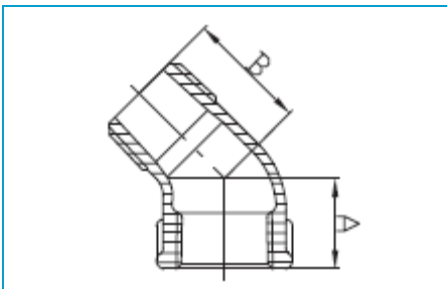

45 Street Elbow

Size	1/8	1/4	3/8	1/2	3/4	1
A	0.63	0.73	0.80	0.88	0.98	1.12
B	0.83	0.94	1.03	1.15	1.29	1.47
Size	1-1/4	1-1/2	2	2-1/2	3	4
A	1.29	1.43	1.68	1.95	2.17	2.61
B	1.71	1.88	2.22	2.57	3.00	3.70