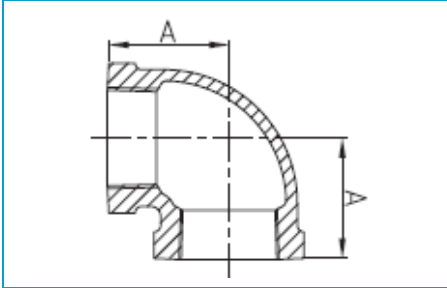

150# Malleable Fittings • Spec Sheet

CHINESE

- Black & Galvanized
- Material: ASTM A197/A197M
- Dimensions:
 - ASME B16.3 covering 90° Elbows, 45° Elbows, Couplings, Reducers, 90° Street Elbows, 45° Street Elbows, Caps, Tees
 - ASME B16.39 covering Unions
 - ASME B16.14 covering Bushings, Plugs
- Threads: ASME B1.201
- Available: 1/8" through 6"
- Approvals: UL & FM approved

150# Malleable Fittings • Spec Sheet

CHINESE

90 Elbow

| | | | | | | |
|------|-------|-------|------|-------|------|------|
| Size | 1/8 | 1/4 | 3/8 | 1/2 | 3/4 | 1 |
| A | 0.69 | 0.81 | 0.95 | 1.12 | 1.31 | 1.50 |
| Size | 1-1/4 | 1-1/2 | 2 | 2-1/2 | 3 | 4 |
| A | 1.75 | 1.94 | 2.25 | 2.70 | 3.08 | 3.79 |
| Size | 5 | 6 | | | | |
| A | 4.50 | 5.13 | | | | |

45 Elbow

| | | | | | | |
|------|-------|-------|------|-------|------|------|
| Size | 1/8 | 1/4 | 3/8 | 1/2 | 3/4 | 1 |
| A | 0.63 | 0.73 | 0.80 | 0.88 | 0.98 | 1.12 |
| Size | 1-1/4 | 1-1/2 | 2 | 2-1/2 | 3 | 4 |
| A | 1.29 | 1.43 | 1.68 | 1.95 | 2.17 | 2.61 |
| Size | 5 | 6 | | | | |
| A | 3.05 | 3.46 | | | | |

90 Street Elbow

| | | | | | | |
|------|-------|-------|------|-------|------|------|
| Size | 1/8 | 1/4 | 3/8 | 1/2 | 3/4 | 1 |
| A | 0.69 | 0.81 | 0.95 | 1.12 | 1.31 | 1.50 |
| B | 1.00 | 1.19 | 1.44 | 1.62 | 1.89 | 2.14 |
| Size | 1-1/4 | 1-1/2 | 2 | 2-1/2 | 3 | 4 |
| A | 1.75 | 1.94 | 2.25 | 2.70 | 3.08 | 3.79 |
| B | 2.45 | 2.69 | 3.26 | 3.86 | 4.52 | 5.69 |