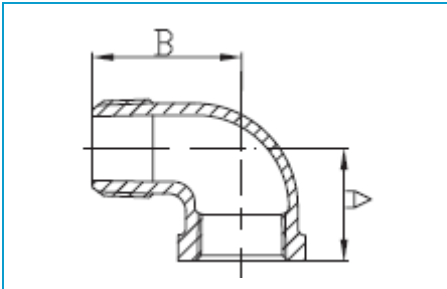

150# Malleable Fittings • Spec Sheet

CHINESE

- Black & Galvanized
- Material: ASTM A197/A197M
- Dimensions:
 - ASME B16.3 covering 90° Elbows, 45° Elbows, Couplings, Reducers, 90° Street Elbows, 45° Street Elbows, Caps, Tees
 - ASME B16.39 covering Unions
 - ASME B16.14 covering Bushings, Plugs
- Threads: ASME B1.201
- Available: 1/8" through 6"
- Approvals: UL & FM approved

150# Malleable Fittings • Spec Sheet

CHINESE

90 Elbow

| | | | | | | |
|------|-------|-------|------|-------|------|------|
| Size | 1/8 | 1/4 | 3/8 | 1/2 | 3/4 | 1 |
| A | 0.69 | 0.81 | 0.95 | 1.12 | 1.31 | 1.50 |
| Size | 1-1/4 | 1-1/2 | 2 | 2-1/2 | 3 | 4 |
| A | 1.75 | 1.94 | 2.25 | 2.70 | 3.08 | 3.79 |
| Size | 5 | 6 | | | | |
| A | 4.50 | 5.13 | | | | |

45 Elbow

| | | | | | | |
|------|-------|-------|------|-------|------|------|
| Size | 1/8 | 1/4 | 3/8 | 1/2 | 3/4 | 1 |
| A | 0.63 | 0.73 | 0.80 | 0.88 | 0.98 | 1.12 |
| Size | 1-1/4 | 1-1/2 | 2 | 2-1/2 | 3 | 4 |
| A | 1.29 | 1.43 | 1.68 | 1.95 | 2.17 | 2.61 |
| Size | 5 | 6 | | | | |
| A | 3.05 | 3.46 | | | | |

90 Street Elbow

| | | | | | | |
|------|-------|-------|------|-------|------|------|
| Size | 1/8 | 1/4 | 3/8 | 1/2 | 3/4 | 1 |
| A | 0.69 | 0.81 | 0.95 | 1.12 | 1.31 | 1.50 |
| B | 1.00 | 1.19 | 1.44 | 1.62 | 1.89 | 2.14 |
| Size | 1-1/4 | 1-1/2 | 2 | 2-1/2 | 3 | 4 |
| A | 1.75 | 1.94 | 2.25 | 2.70 | 3.08 | 3.79 |
| B | 2.45 | 2.69 | 3.26 | 3.86 | 4.52 | 5.69 |