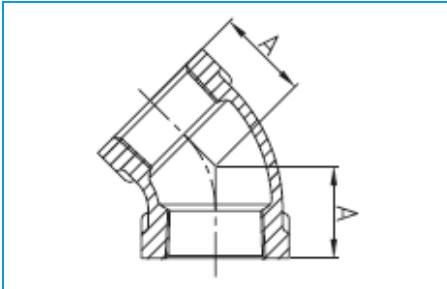

150# Malleable Fittings • Spec Sheet

CHINESE

- Black & Galvanized
- Material: ASTM A197/A197M
- Dimensions:
 - ASME B16.3 covering 90° Elbows, 45° Elbows, Couplings, Reducers, 90° Street Elbows, 45° Street Elbows, Caps, Tees
 - ASME B16.39 covering Unions
 - ASME B16.14 covering Bushings, Plugs
- Threads: ASME B1.201
- Available: 1/8" through 6"
- Approvals: UL & FM approved

150# Malleable Fittings • Spec Sheet

CHINESE

90 Elbow

| | | | | | | |
|------|-------|-------|------|-------|------|------|
| Size | 1/8 | 1/4 | 3/8 | 1/2 | 3/4 | 1 |
| A | 0.69 | 0.81 | 0.95 | 1.12 | 1.31 | 1.50 |
| Size | 1-1/4 | 1-1/2 | 2 | 2-1/2 | 3 | 4 |
| A | 1.75 | 1.94 | 2.25 | 2.70 | 3.08 | 3.79 |
| Size | 5 | 6 | | | | |
| A | 4.50 | 5.13 | | | | |

45 Elbow

| | | | | | | |
|------|-------|-------|------|-------|------|------|
| Size | 1/8 | 1/4 | 3/8 | 1/2 | 3/4 | 1 |
| A | 0.63 | 0.73 | 0.80 | 0.88 | 0.98 | 1.12 |
| Size | 1-1/4 | 1-1/2 | 2 | 2-1/2 | 3 | 4 |
| A | 1.29 | 1.43 | 1.68 | 1.95 | 2.17 | 2.61 |
| Size | 5 | 6 | | | | |
| A | 3.05 | 3.46 | | | | |

90 Street Elbow

| | | | | | | |
|------|-------|-------|------|-------|------|------|
| Size | 1/8 | 1/4 | 3/8 | 1/2 | 3/4 | 1 |
| A | 0.69 | 0.81 | 0.95 | 1.12 | 1.31 | 1.50 |
| B | 1.00 | 1.19 | 1.44 | 1.62 | 1.89 | 2.14 |
| Size | 1-1/4 | 1-1/2 | 2 | 2-1/2 | 3 | 4 |
| A | 1.75 | 1.94 | 2.25 | 2.70 | 3.08 | 3.79 |
| B | 2.45 | 2.69 | 3.26 | 3.86 | 4.52 | 5.69 |