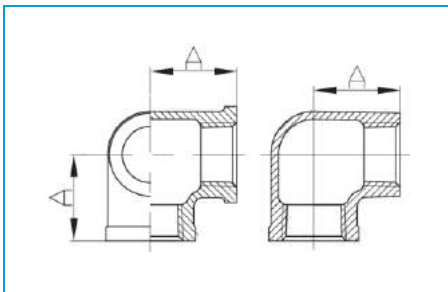

45 Street Elbow

| | | | | | | |
|------|-------|-------|------|-------|------|------|
| Size | 1/8 | 1/4 | 3/8 | 1/2 | 3/4 | 1 |
| A | 0.63 | 0.73 | 0.80 | 0.88 | 0.98 | 1.12 |
| B | 0.83 | 0.94 | 1.03 | 1.15 | 1.29 | 1.47 |
| Size | 1-1/4 | 1-1/2 | 2 | 2-1/2 | 3 | 4 |
| A | 1.29 | 1.43 | 1.68 | 1.95 | 2.17 | 2.61 |
| B | 1.71 | 1.88 | 2.22 | 2.57 | 3.00 | 3.70 |

150# Malleable Fittings • Spec Sheet

CHINESE

Reducing Elbow

| Size | 1/4x1/8 | 3/8x1/8 | 3/8x1/4 | 1/2x1/4 | 1/2x3/8 | 3/4x1/4 | 3/4x3/8 | 3/4x1/2 |
|------|-------------|---------|-----------|-----------|---------|-----------|-------------|---------|
| A | 0.74 | 0.81 | 0.88 | 0.97 | 1.04 | 1.05 | 1.12 | 1.20 |
| B | 0.76 | 0.85 | 0.90 | 0.98 | 1.03 | 1.08 | 1.13 | 1.22 |
| Size | 1x1/2 | 1x3/4 | 1-1/4x1/2 | 1-1/4x3/4 | 1-1/4x1 | 1-1/2x1/2 | 1-1/2x3/4 | 1-1/2x1 |
| A | 1.26 | 1.37 | 1.34 | 1.45 | 1.58 | 1.38 | 1.52 | 1.65 |
| B | 1.40 | 1.45 | 1.53 | 1.62 | 1.67 | 1.64 | 1.75 | 1.80 |
| Size | 1-1/2x1-1/4 | 2x1/2 | 2x3/4 | 2x1 | 2x1-1/4 | 2x1-1/2 | 2-1/2x1-1/4 | |
| A | 1.82 | 1.48 | 1.60 | 1.73 | 1.90 | 2.02 | 1.99 | |
| B | 1.88 | 1.87 | 1.97 | 2.02 | 2.10 | 2.16 | 2.36 | |
| Size | 2-1/2x1-1/2 | 2-1/2x2 | 3x1-1/2 | 3x2 | 3x2-1/2 | 4x2 | 4x3 | |
| A | 2.16 | 2.39 | 2.29 | 2.52 | 2.83 | 2.72 | 3.30 | |
| B | 2.51 | 2.60 | 2.84 | 2.89 | 2.99 | 3.43 | 3.60 | |

Side Outlet Elbow

| Size | 1/2 | 3/4 |
|------|------|------|
| A | 1.10 | 1.30 |

Tee

| Size | 1/8 | 1/4 | 3/8 | 1/2 | 3/4 | 1 |
|------|-------|-------|------|-------|------|------|
| A | 0.69 | 0.81 | 0.95 | 1.12 | 1.31 | 1.50 |
| Size | 1-1/4 | 1-1/2 | 2 | 2-1/2 | 3 | 4 |
| A | 1.75 | 1.94 | 2.25 | 2.70 | 3.08 | 3.79 |
| Size | 5 | 6 | | | | |
| A | 4.50 | 5.13 | | | | |