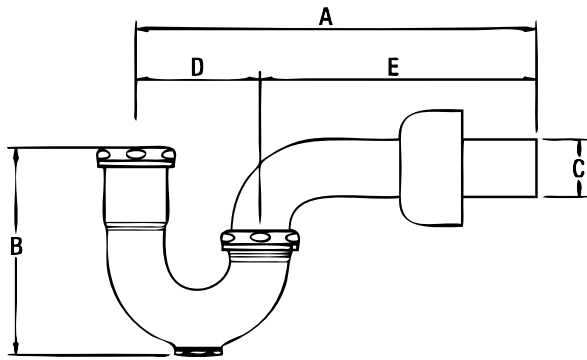

# Adjustable Tubular P-Traps

PFPTB101

Model Number	Desc	Cleanout Y/N	Dimension ( inch )					Gauge	Others			Certificate
			A	B	C	D	E		Finish	Flange	Nuts	
PFPTB100	1-1/4 x 1-1/4	No	11	5	1-1/4	3	8	17	Chrome	Box	Brass	cUPC
PFPTB101	1-1/4 x 1-1/4	Yes	11	5-1/4	1-1/4	3	8	17	Chrome	Box	Brass	C-IAPMO
PFPTB102	1-1/4 x 1-1/4 w/semi-cast design	Yes	10-1/8	4-5/8	1-1/4	2-5/8	7-1/2	17	Chrome	Shallow	Zinc	C-IAPMO
PFPTB103	1-1/4 x 1-1/2	No	12-1/4	5-1/8	1-1/2	3-1/4	9	17	Chrome	Box	Brass	cUPC
PFPTB104	1-1/4 x 1-1/2	Yes	12-1/4	5-1/4	1-1/2	3-1/4	9	17	Chrome	Box	Brass	C-IAPMO
PFPTB105	1-1/4 x 1-1/2 w/ground joint	No	10-3/4	5-1/8	1-1/2	3-1/4	7-1/2	17	Chrome	Shallow	Brass	cUPC
PFPTB106	1-1/4 x 1-1/2 w/semi-cast design	Yes	10-3/8	5	1-1/2	2-7/8	7-1/2	17	Chrome	Shallow	Zinc	C-IAPMO
PFPTB107	1-1/2 x 1-1/2	No	12-1/4	5-1/8	1-1/2	3-1/4	9	17	Chrome	Box	Brass	cUPC
PFPTB108	1-1/2 x 1-1/2	Yes	12-1/4	5-1/4	1-1/2	3-1/4	9	17	Chrome	Box	Brass	C-IAPMO
PFPTB109	1-1/2 x 1-1/2 w/semi-cast design	Yes	10-3/8	5	1-1/2	2-7/8	7-1/2	17	Chrome	Shallow	Zinc	C-IAPMO
PFPTB110	1-1/2 x 1-1/2 w/ground joint	No	12-1/4	5-1/8	1-1/2	3-1/4	9	17	Chrome	Box	Brass	cUPC
PFPTB111	1-1/2 x 1-1/2 w/ground joint	No	12-1/4	5-1/8	1-1/2	3-1/4	9	17	Unfinished	Box	Brass	cUPC
PFPTB112	1-1/2 x 1-1/2	No	12-1/4	5-1/8	1-1/2	3-1/4	9	17	Chrome	Shallow	Brass	cUPC
PFPTB200	1-1/4 x 1-1/4	No	11	5	1-1/4	3	8	20	Chrome	Box	Zinc	C-IAPMO
PFPTB201	1-1/2 x 1-1/2	No	12-1/4	5-1/8	1-1/2	3-1/4	9	20	Chrome	Box	Zinc	C-IAPMO
PFPTB202	1-1/2 x 1-1/2	No	12-1/4	5-1/8	1-1/2	3-1/4	9	20	Unfinished	Shallow	Brass	C-IAPMO
PFPTB300	1-1/4 x 1-1/4	No	10	5	1-1/4	3	7	22	Chrome	Box	Zinc	non
PFPTB301	1-1/2 x 1-1/2	No	12-1/4	5-1/8	1-1/2	3-1/4	9	22	Chrome	Box	Zinc	non
PFPTB400	1-1/4 x 1-1/4 w/semi-cast design	Yes	11-1/8	4-5/8	1-1/4	2-5/8	8-1/2	17	Chrome	Box	Brass	C-IAPMO
PFPTB401	1-1/2 x 1-1/4 w/semi-cast design	Yes	11-7/8	5	1-1/2	2-7/8	9	17	Chrome	Box	Brass	C-IAPMO
PFPTB402	1-1/2 x 1-1/4 w/semi-cast design	No	11-7/8	4-7/8	1-1/2	2-7/8	9	17	Chrome	Box	Brass	cUPC
PFPTB403	1-1/2 x 1-1/2 w/semi-cast design	Yes	11-7/8	5	1-1/2	2-7/8	9	17	Chrome	Box	Brass	C-IAPMO
PFPTB404	1-1/2 x 1-1/2 w/semi-cast design	No	11-7/8	4-7/8	1-1/2	2-7/8	9	17	Chrome	Box	Brass	cUPC