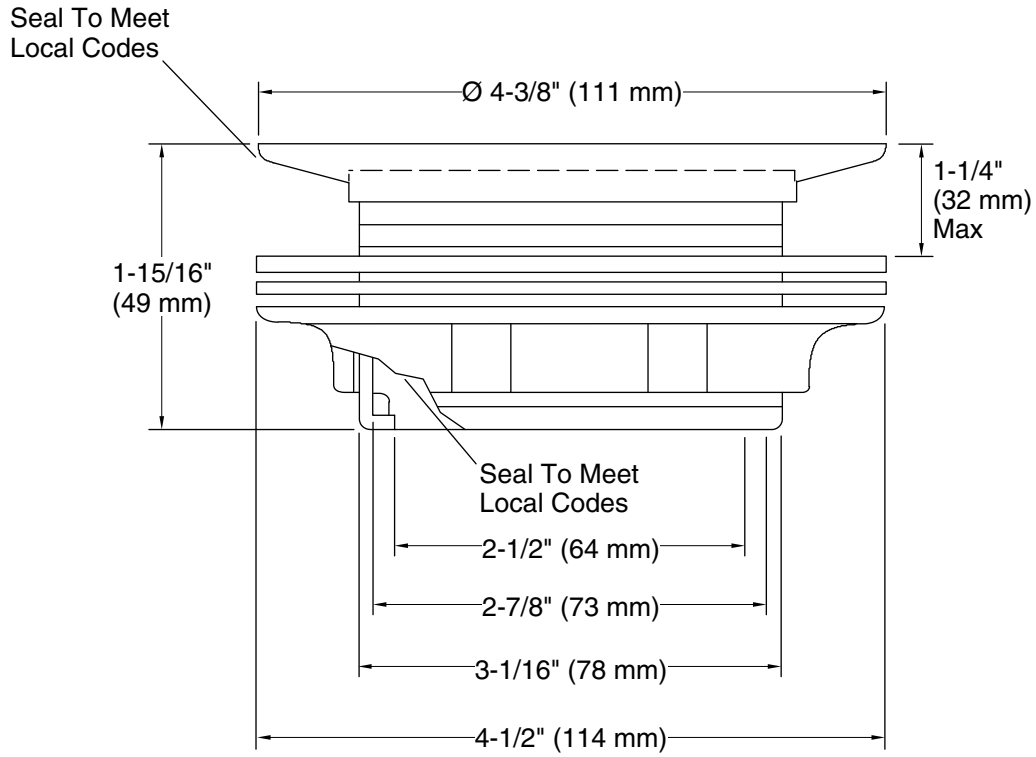

- For use with 2" metal or plastic pipe; includes 2" plastic pipe gasket/bushing.

Recommended Products/Accessories

K-23726 Drain treatment

K-23723 Faucet cleaner

Codes/Standards

ASME A112.18.2/CSA B125.2

KOHLER® One-Year Limited Warranty

Technical Information

All product dimensions are nominal.

Notes

Install this product according to the installation guide.