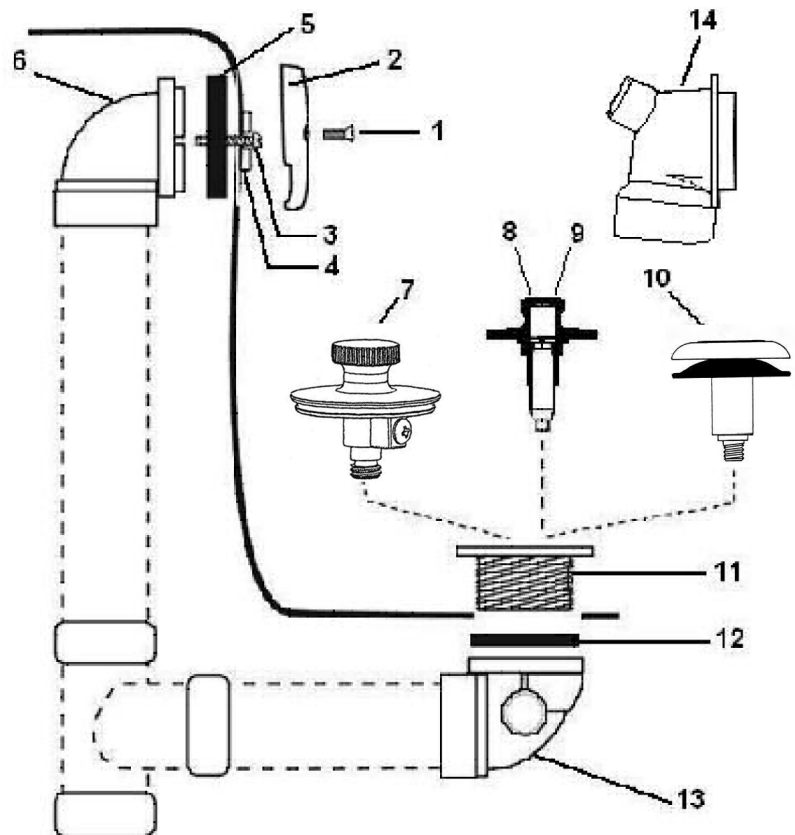

PFW0320 /PFW0350 Series

W&O Half Kit - SCH40

✓ For Submittal	Model Number	Description	Style	Drain Body	Finish
	PFW0320	W&O Half Kit - ABS SCH40	Lift & Turn	Zinc	Chrome plated trim
	PFW0321	W&O Half Kit - ABS SCH40	Toe Tap	Brass	Chrome plated trim
	PFW0322	W&O Half Kit - ABS SCH40	Lift & Turn	Brass	Chrome plated trim
	PFW0350	W&O Half Kit - PVC SCH40	Lift & Turn	Zinc	Chrome plated trim
	PFW0351	W&O Half Kit - PVC SCH40	Toe Tap	Brass	Brushed nickel trim
	PFW0352	W&O Half Kit - PVC SCH40	Toe Tap	Brass	Chrome plated trim
	PFW0353	W&O Half Kit - PVC SCH40	Toe Tap	Brass	Polished brass trim
	PFW0354	W&O Half Kit - PVC SCH40	Lift & Turn	Brass	Brushed nickel trim
	PFW0355	W&O Half Kit - PVC SCH40	Lift & Turn	Brass	Chrome plated trim
	PFW0356	W&O Half Kit - PVC SCH40	Lift & Turn	Brass	Polished brass trim

PFW0320

No.	Model Number	Part name	Material
1	PF402	Overflow plate screw	Brass
2		Overflow plate	Zinc
3	PF402BS	Adapter screw	Brass
4		Adapter bar	Aluminum
5	N/A	Overflow gasket	Rubber
6	N/A	Overflow elbow	PVC/ABS
7	PFW0900	Lift & Turn Stopper 3/8	Zinc
8	PFW0902	Push/Pull Stopper 3/8	Zinc
9	PFW0903	Push/Pull Stopper 3/8 & 5/16	Zinc
10	PFW0901	Toe Tap Stopper 3/8	Plastic
11	PFW0904*	Strainer body	Brass
12		Strainer body gasket	Rubber
13	N/A	Waste elbow	PVC/ABS
14	PFW0950	Condensate elbow	PVC

*Compatible with Lift & Turn stopper only (PFW0900)

Warranty and Codes

This PROFLO product carries a 1-year limited warranty.