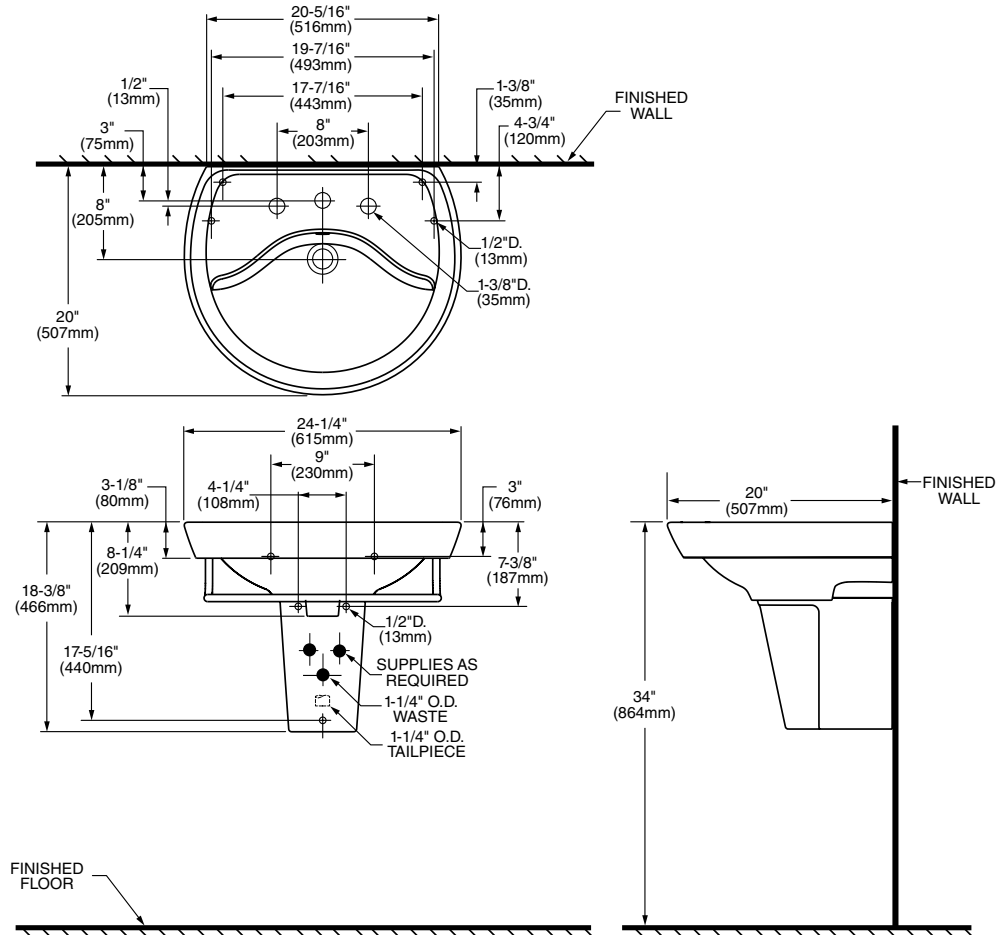

**RAVENNA® WALL-HUNG  
SEMI-PEDESTAL LAVATORY**

- Vitreous china
- Contemporary design wall-hung with semi-pedestal P-trap cover for ease of cleaning
- Rear overflow
- Soap and accessory deck
- Optional with integral mounted towel bar (ordered separately)
- Supplied with mounting kit
- **Design matched to Ravenna toilets** (faucet shown not included)
- Faucet ledge with generous shelf area for accessories

- 0268.444** Faucet holes on 4" (102mm) centers
- 0268.888** Faucet holes on 8" (203mm) centers (shown on rough)
- 0268.144** Center hole only

**Nominal Dimensions:**

24-1/4" x 20"  
(616 x 508mm)

**Bowl sizes:**

SEE REVERSE FOR ROUGHING-IN DIMENSIONS

**To Be Specified:**

- Color:  White  Black
- Faucet\*:
- Faucet Finish:
- Supplies:
- 1-1/4" Trap

\* See faucet section for additional models available

0268.888

**NOTES:**

**IMPORTANT:** Dimensions of fixtures are nominal and may vary within the range of tolerances established by ANSI Standard A112.19.2. These measurements are subject to change or cancellation. No responsibility is assumed for use of superseded or voided pages.