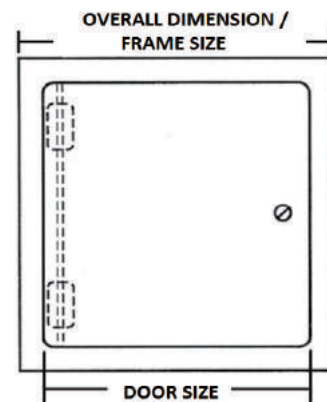

Warranty and Codes

This product comes complete with installation, operating, care and maintenance instructions. This PROFLO faucet carries a limited lifetime warranty when installed in residential applications. The warranty is five years in commercial applications.