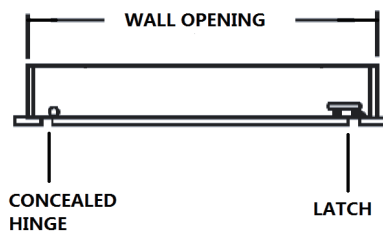

### Product Features

- One piece construction
- Concealed hinge
- 16 gauge stainless steel or prime coat finished steel
- Not approved for fire rated applications
- Models 16 x 16 and smaller are universal access doors for walls & ceilings

### Model Numbers

PF1010AD	PF1616AD
PF1010SSAD	PF1818AD
PF1212AD	PF2424AD
PF1212SSAD	PF88AD
PF1414AD	PF88SSAD

PF88SSAD

Model	Description	Frame Size	Door Size	Wall Opening	Weight per Door	
		in	in	in	lbs	oz
PF88AD	8 X 8 Access Door - Almond-Color Primer Coat	9-11/16"	7-9/16"	8-7/16"	2.64	42.32
PF88SSAD	8 X 8 Access Door - Stainless Steel	10-3/16"	8"	8-5/8"	2.86	45.85
PF1010AD	10 X 10 Access Door - Almond-Color Primer Coat	11-11/16"	9-9/16"	10-7/16"	3.74	59.96
PF1010SSAD	10 X 10 Access Door - Stainless Steel	12-3/16"	10"	10-5/8"	3.74	59.96
PF1212AD	12 X 12 Access Door - Almond-Color Primer Coat	13-11/16"	11-9/16"	12-7/16"	4.63	74.07
PF1212SSAD	12 X 12 Access Door - Stainless Steel	14-3/16"	12"	12-5/8"	4.85	77.60
PF1414AD	14 X 14 Access Door - Almond-Color Primer Coat	15-11/16"	14-9/16"	14-7/16"	5.51	88.18
PF1616AD	16 X 16 Access Door - Almond-Color Primer Coat	17-11/16"	15-9/16"	16-7/16"	6.83	109.34
PF1818AD *	18 X 18 Access Door - Almond-Color Primer Coat	19-11/16"	17-9/16"	18-7/16"	8.37	134.51
PF2424AD *	24 X 24 Access Door - Almond-Color Primer Coat	25-11/16"	23-9/16"	24-7/16"	13.67	218.70

\* Access doors are not intended for ceiling installation