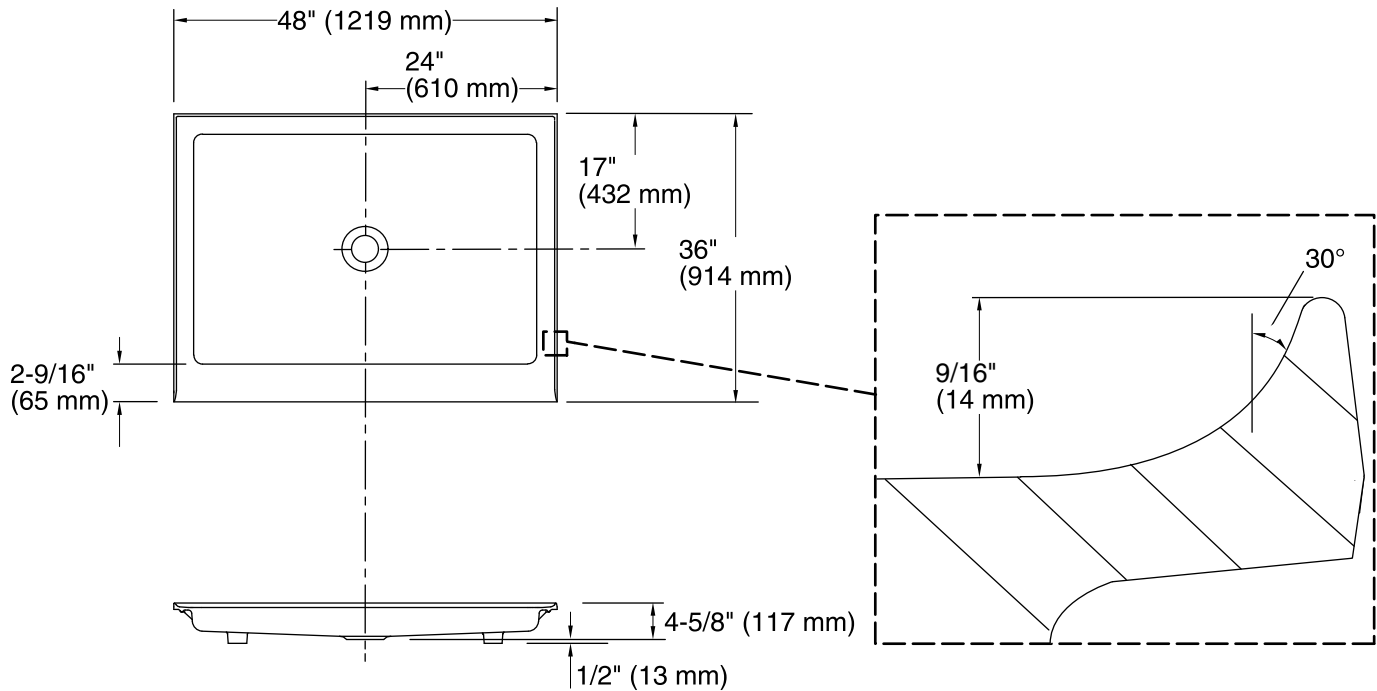

#### Features

- Integral flange.
- Center drain.
- Textured bottom surface.
- Low threshold shower base.
- One-piece construction.
- Coordinates with other products in the Purist collection.
- Coordinates with Choreograph™ walls.

## Technical Information

All product dimensions are nominal.

Installation:	Drop-in
Drain location:	Center
Drain hole diameter:	3-3/8" (86 mm)
Weight:	175 lbs (79.4 kg)
Minimum floor load:	20 lbs/ft <sup>2</sup> (97.6 kg/m <sup>2</sup> )