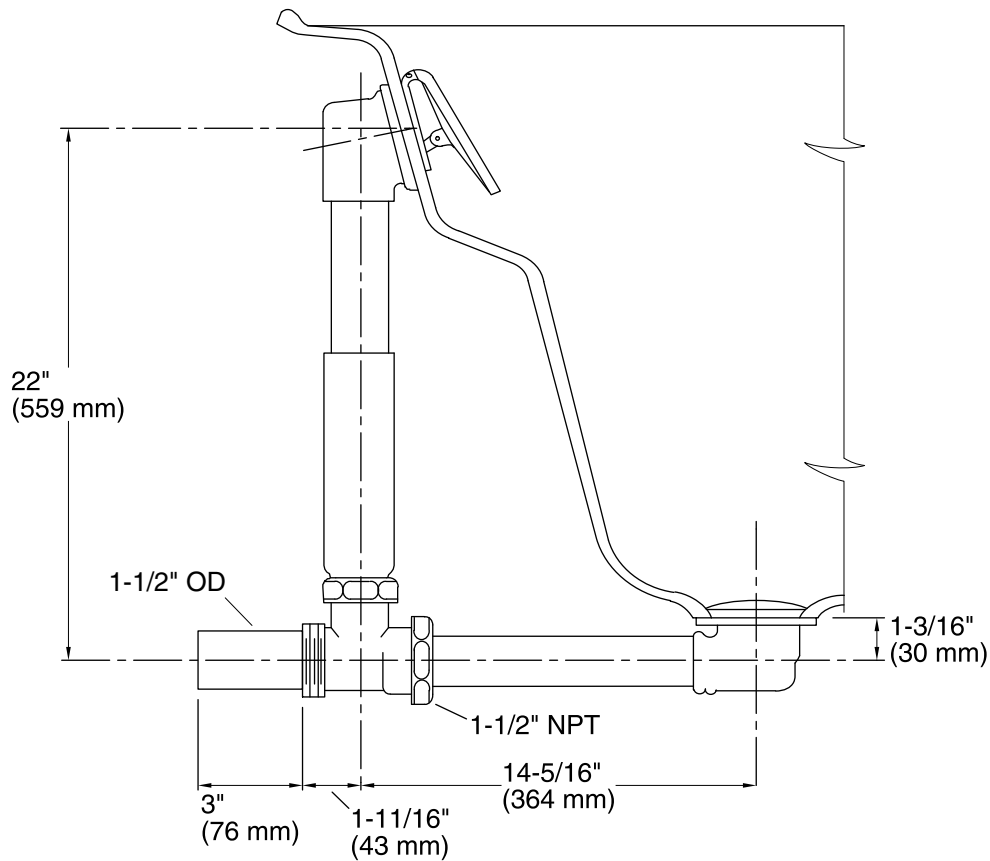

### Features

- 17-gauge brass construction.
- Brass tailpiece.
- 1-1/2" NPT connection.
- Supports both above- and through-the-floor installations.
- For use with most Tea-for-Two® 66" x 36" baths, BubbleMassage™ air baths, and whirlpools.

### Technical Information

All product dimensions are nominal.