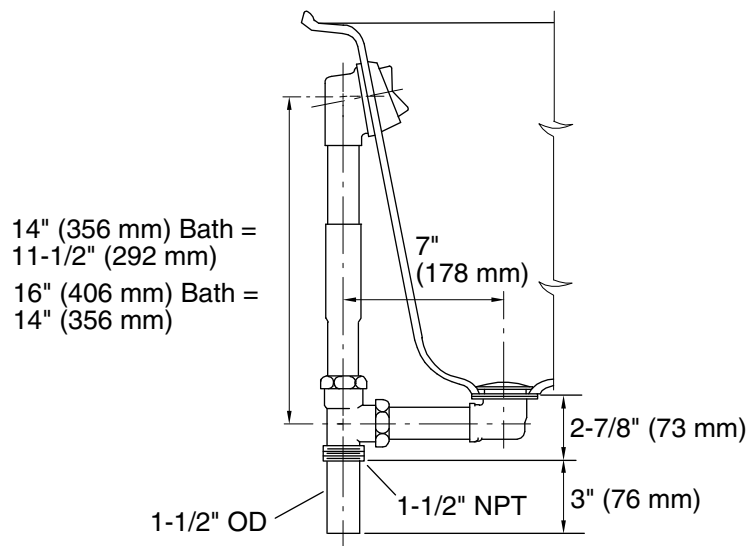

CLEARFLO

Installation Notes

Install this product according to the installation guide.

Product Diagram