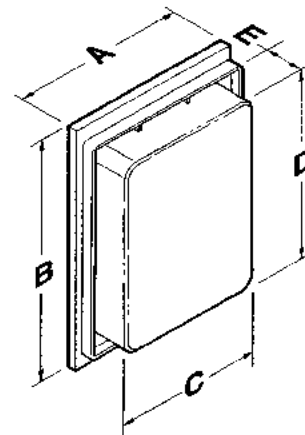

Cabinet shall have full piano hinge with built-in door stop and a magnetic door catch.

Cabinet shall be reversible for left-hand or right-hand installation.

BODY CABINETS

MODEL NO.	OVERALL SIZE		WALL OPENING			# OF SHELVES
	A	B	C	D	E	
1451	16	26	14	18	3 1/2	2 (adj) poly
1459	16	26	14	24	3 1/2	3 (adj) poly

LIGHT FIXTURE

MODEL NO.	OVERALL SIZE			RECOMMENDED BULBS
	W	H	D	
73290	16	4 1/2	2	2 - 60w Std. MB

Broan-NuTone LLC, 926 West State Street, Hartford, WI 53027 (1-800-637-1453)

REFERENCE	QTY.	REMARKS	Project	
			Location	Date
			Architect	
			Engineer	
			Contractor	
			Submitted by	