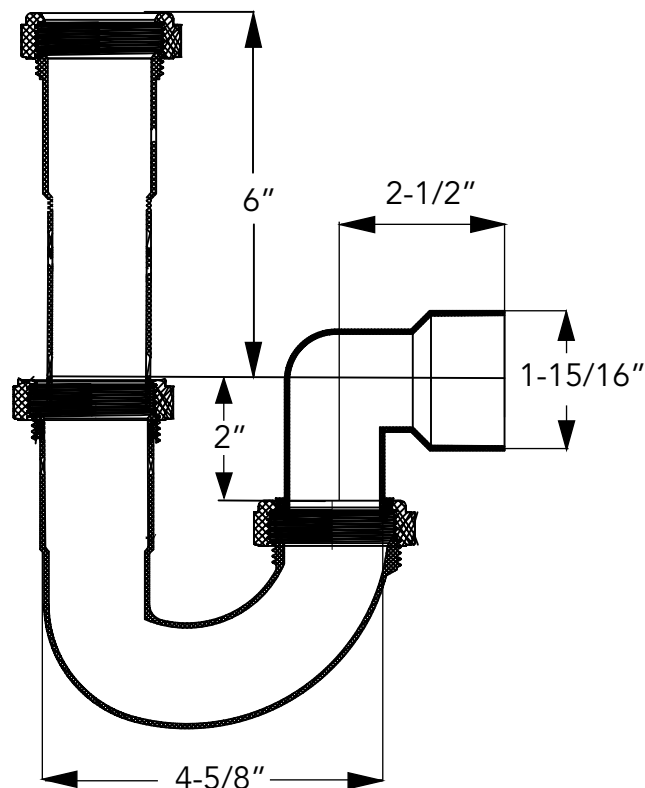

PFFTP103

Plastic SJ Tubular P Trap With Extention Tube

Product Features

- Material: Poly Propylene and 1-1/2" SCH 40 PVC elbow
- White color
- With 6" slip joint extension tube
- IAPMO Listed

PFFTP103

Warranty and Codes