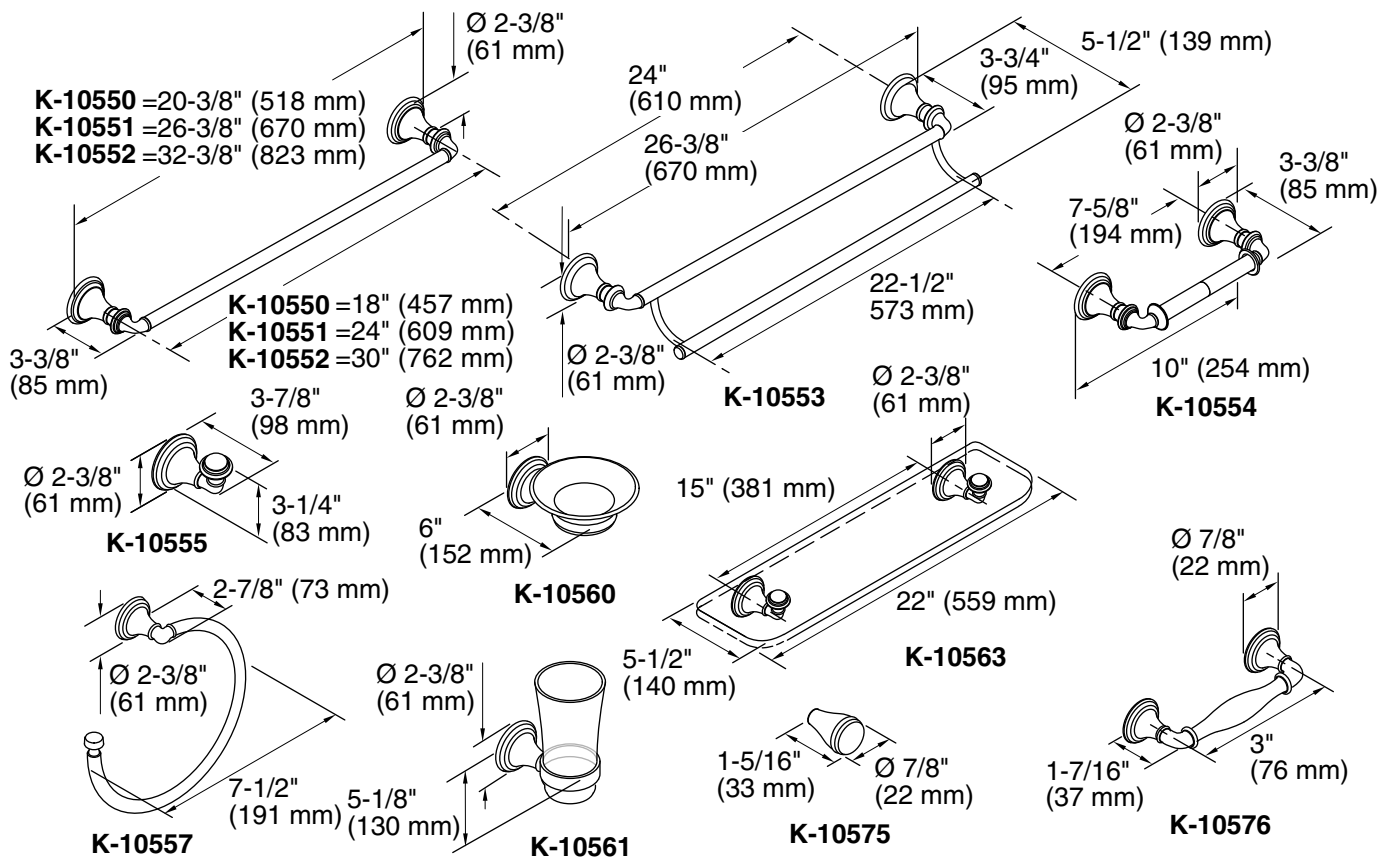

Features

- Metal construction
- Includes installation hardware
- Complements Devonshire faucet line

ACCESSORIES K-10550 SERIES

Colors/Finishes

- CP: Polished Chrome
- Other: Refer to Price Book for additional colors/finishes

Specified Model

Model/Description		Model/Description	
K-10550 18" (457 mm) Towel bar <input type="checkbox"/> CP <input type="checkbox"/> Other _____		K-10557 Towel ring <input type="checkbox"/> CP <input type="checkbox"/> Other _____	
K-10551 24" (610 mm) Towel bar <input type="checkbox"/> CP <input type="checkbox"/> Other _____		K-10560 Soap dish <input type="checkbox"/> CP <input type="checkbox"/> Other _____	
K-10552 30" (762 mm) Towel bar <input type="checkbox"/> CP <input type="checkbox"/> Other _____		K-10561 Tumbler <input type="checkbox"/> CP <input type="checkbox"/> Other _____	
K-10553 Double towel bar <input type="checkbox"/> CP <input type="checkbox"/> Other _____		K-10563 Glass shelf <input type="checkbox"/> CP <input type="checkbox"/> Other _____	
K-10554 Toilet tissue holder <input type="checkbox"/> CP <input type="checkbox"/> Other _____		K-10575 Knob cabinet hardware <input type="checkbox"/> CP <input type="checkbox"/> Other _____	
K-10555 Robe hook <input type="checkbox"/> CP <input type="checkbox"/> Other _____		K-10576 Pull cabinet hardware <input type="checkbox"/> CP <input type="checkbox"/> Other _____	

Product Specification

The accessories shall be made of metal construction. Product shall include installation hardware and complement the Devonshire faucet line. Product shall be Kohler Model K-_____-_____.

Product Diagram