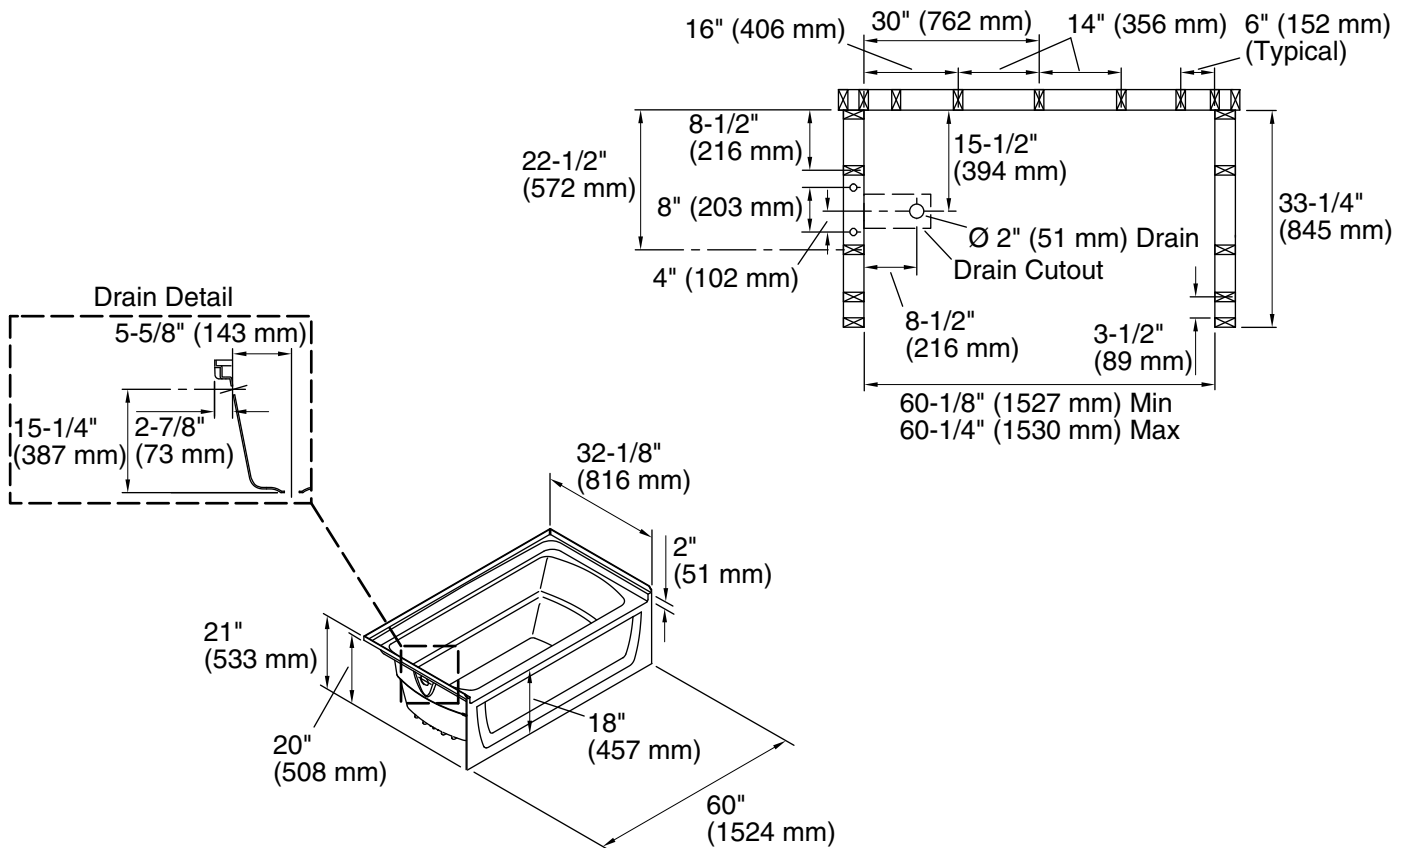

Ensemble™

60" bath
71121110

Features

- Extra deep bathing well for added comfort.
- Designed with an 18" apron.
- Durable high-gloss finish provides a smooth, shiny surface that is easy to clean.
- Gently sloping bath with integral apron.
- 2" wainscot allows tile installation above bath deck.

8-22-2020 12:52 - US

Technical Information

All product dimensions are nominal.

- Installation: Three-wall alcove
- Drain location: Left
- Basin area, bottom: 42" x 20" (1067 mm x 508 mm)
- Basin area, top: 54" x 26" (1372 mm x 660 mm)
- Water depth: 13-3/4" (349 mm)
- Water capacity: 55 gal (208.2 L)
- Minimum flat for door: 3" (76 mm)
- Maximum door width: 57-11/16" (1465 mm)