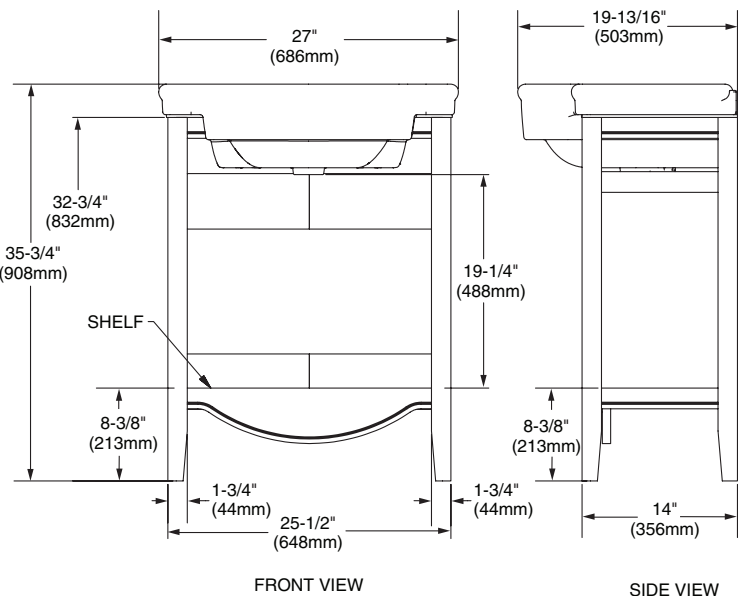

Separate Components:

- 0282.008** Console/Pedestal top
8" (203mm) centers
- 9425.200** Skyline Washstand

Nominal Dimensions with Sink:

27" x 14" x 35-3/4"
(648 x 356 x 870mm)

Compliance Certifications -

Meets or Exceeds the Following Specifications:

- ASME A112.19.9M for Non-Vitreous Ceramic Fixtures
- CAN/CSA B45 Series

To Be Specified:

- Color:
 - Pedestal Top: White 020 only
 - Skyline Washstand: Dark Chocolate 322 only

322
Dark Chocolate

NOTES:

* DIMENSIONS SHOWN FOR LOCATION OF SUPPLIES AND "P" TRAP ARE SUGGESTED.

▼ ANCHOR SCREWS FOR LAVATORY AND PEDESTAL NOT INCLUDED.
- FITTINGS NOT INCLUDED AND MUST BE ORDERED SEPARATELY.
PROVIDE SUITABLE REINFORCEMENT FOR ALL WALL SUPPORTS.

IMPORTANT: Dimensions of fixtures are nominal and may vary within the range of tolerances established by ANSI Standard A112.19.9M. These measurements are subject to change or cancellation. No responsibility is assumed for use of superseded or voided pages.