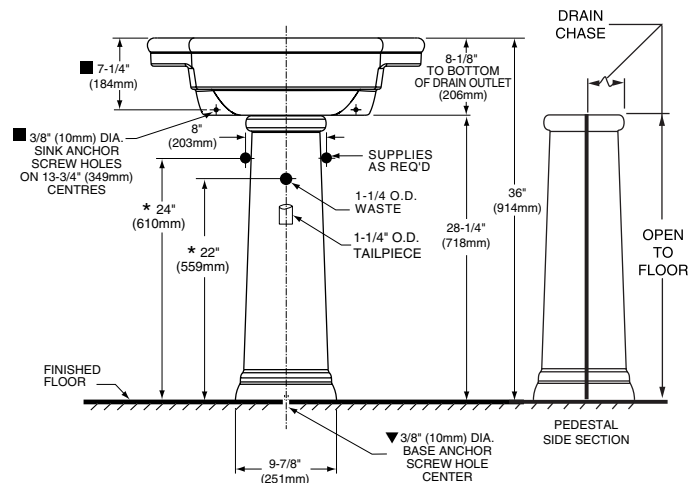

0282.800 Faucet holes on 8" (203mm) centers

Nominal Dimensions:

27" x 19-3/4" x 36"
(686 x 502 x 914mm)

Separate Components:

- 0282.008** Pedestal top 8" (203mm) centers
 0066.000 Pedestal only

Bowl sizes:

15-1/2" (394mm) wide
12" (305mm) front to back
6-1/8" (156mm) deep

Compliance Certifications -

Meets or Exceeds the Following Specifications:

- ASME A112.19.9M for Non-Vitreous Ceramic Fixtures
- CAN/CSA B45 Series

To Be Specified:

- Color: White
 Recommended Faucet: 2373.701
 Faucet Finish:
 Supplies:
 1-1/4" Trap:

NOTES:

* DIMENSIONS SHOWN FOR LOCATION OF SUPPLIES AND "P" TRAP ARE SUGGESTED.

▼ PEDESTAL ANCHORING SCREWS NOT INCLUDED.

IMPORTANT: Dimensions of fixtures are nominal and may vary within the range of tolerances established by ANSI Standard A112.19.9. These measurements are subject to change or cancellation. No responsibility is assumed for use of superseded or voided pages.