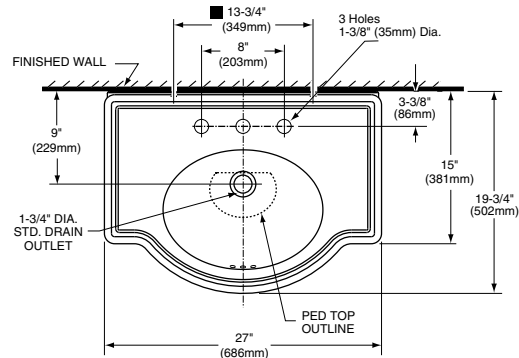

0282.800 Faucet holes on 8" (203mm) centers

Nominal Dimensions:

27" x 19-3/4" x 36"
(686 x 502 x 914mm)

Separate Components:

- 0282.008** Pedestal top 8" (203mm) centers
 0066.000 Pedestal only

Bowl sizes:

15-1/2" (394mm) wide
12" (305mm) front to back
6-1/8" (156mm) deep

Compliance Certifications -

Meets or Exceeds the Following Specifications:

- ASME A112.19.9M for Non-Vitreous Ceramic Fixtures
- CAN/CSA B45 Series

To Be Specified:

- Color: White
 Recommended Faucet: 2373.701
 Faucet Finish:
 Supplies:
 1-1/4" Trap:

NOTES:

* DIMENSIONS SHOWN FOR LOCATION OF SUPPLIES AND "P" TRAP ARE SUGGESTED.

▼ PEDESTAL ANCHORING SCREWS NOT INCLUDED.

IMPORTANT: Dimensions of fixtures are nominal and may vary within the range of tolerances established by ANSI Standard A112.19.9. These measurements are subject to change or cancellation. No responsibility is assumed for use of superseded or voided pages.