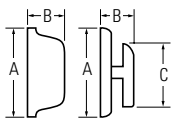

KWIKSET SIGNATURE SERIES 980-985 DEADBOLT

Design	A	B	C
980 Interior	2-19/32"	1-5/32"	1-13/16"
980 Exterior	2-5/8"	1-1/32"	
985 Interior	2-5/8"	1-1/32"	
985 Exterior	2-5/8"	1-1/32"	

KWIKSET SIGNATURE SERIES 780-785 DEADBOLT

Design	A	B	C
780, 782 Interior	2-1/2"	15/16"	1-25/32"
780, 782 Exterior	2-5/8"	1-1/8"	
784, 785 Interior	2-5/8"	1-1/8"	
784, 785 Exterior	2-5/8"	1-1/8"	

KWIKSET SIGNATURE SERIES 816-817 KEY CONTROL DEADBOLT