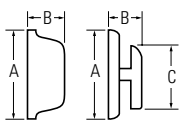

KWIKSET SIGNATURE SERIES 980-985 DEADBOLT

Design	A	B	C
980 Interior	2-19/32"	1-5/32"	1-13/16"
980 Exterior	2-5/8"	1-1/32"	
985 Interior	2-5/8"	1-1/32"	
985 Exterior	2-5/8"	1-1/32"