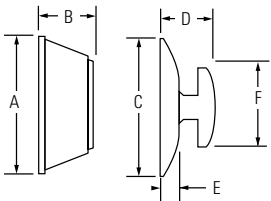

KWIKSET DEADBOLT

Design	A	B	C	D	E	F
660	2-7/16"	1-1/16"	2-1/2"	27/32"	5/16"	1-3/4"
663			2-1/2"	27/32"	5/16"	1-3/4"
665	2-7/16"	1-1/16"	2-1/2"	1-1/16"		
667	2-17/32"	3/8"	2-1/2"	27/32"	5/16"	1-3/4"
677	2-17/32"	3/8"	2-1/2"	27/32"	5/16"	1-3/4"