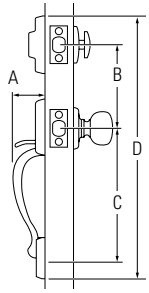

KWIKSET SIGNATURE SERIES 980-985 DEADBOLT

Design	A	B	C
980 Interior	2-19/32"	1-5/32"	1-13/16"
980 Exterior	2-5/8"	1-1/32"	
985 Interior	2-5/8"	1-1/32"	
985 Exterior	2-5/8"	1-1/32"	

KWIKSET SIGNATURE SERIES 780-785 DEADBOLT

Design	A	B	C
780, 782 Interior	2-1/2"	15/16"	1-25/32"
780, 782 Exterior	2-5/8"	1-1/8"	
784, 785 Interior	2-5/8"	1-1/8"	
784, 785 Exterior	2-5/8"	1-1/8"	

KWIKSET SIGNATURE SERIES 816-817 KEY CONTROL DEADBOLT

Design	A	B	C
816, 817 Interior	2-9/16"	7/8"	1-13/16"
816, 817 Exterior	3"	1-9/32"	

KWIKSET HANDLESET

Design	A	B	C	D
Belleview™	2-5/32"	5-1/2"	8-13/32"	18-1/16"
Dakota™	2-5/32"	5-1/2"	8-13/32"	17-3/16"

KWIKSET KNOB

KWIKSET DEADBOLT

Design	A	B	C	D	E	F
660	2-7/16"	1-1/16"	2-1/2"	27/32"	5/16"	1-3/4"
663			2-1/2"	27/32"	5/16"	1-3/4"
665	2-7/16"	1-1/16"	2-1/2"	1-1/16"		
667	2-17/32"	3/8"	2-1/2"	27/32"	5/16"	1-3/4"
677	2-17/32"	3/8"	2-1/2"	27/32"	5/16"	1-3/4"