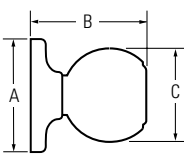

KWIKSET SIGNATURE SERIES 980-985 DEADBOLT

Design	A	B	C
980 Interior	2-19/32"	1-5/32"	1-13/16"
980 Exterior	2-5/8"	1-1/32"	
985 Interior	2-5/8"	1-1/32"	
985 Exterior	2-5/8"	1-1/32"	

KWIKSET SIGNATURE SERIES 780-785 DEADBOLT

Design	A	B	C
780, 782 Interior	2-1/2"	15/16"	1-25/32"
780, 782 Exterior	2-5/8"	1-1/8"	
784, 785 Interior	2-5/8"	1-1/8"	
784, 785 Exterior	2-5/8"	1-1/8"	

KWIKSET SIGNATURE SERIES 816-817 KEY CONTROL DEADBOLT

Design	A	B	C
816, 817 Interior	2-9/16"	7/8"	1-13/16"
816, 817 Exterior	3"	1-9/32"	

KWIKSET HANDLESET

Design	A	B	C	D
Belleview™	2-5/32"	5-1/2"	8-13/32"	18-1/16"
Dakota™	2-5/32"	5-1/2"	8-13/32"	17-3/16"

KWIKSET KNOB

	A	B	C
Cove™	2-5/8"	2-1/2"	2-3/16"
Polo®	2-5/8"	2-23/32"	1-7/8"
Tylo®	2-5/8"	2-1/2"	1-7/8"

KWIKSET LEVER

Design	A	B	C	C (Keyed)
Balboa™	2-5/8"	4-7/32"	1-15/16"	2-13/32"
Delta®	2-5/8"	3-5/8"	1-7/8"	2-15/32"
Dorian®	2-5/8"	3-3/4"	2-1/8"	2-11/16"