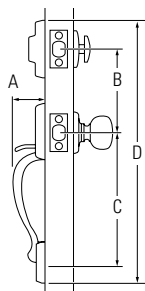

KWIKSET SIGNATURE SERIES HANDLESET

Design	A	B	C	D
Amherst®	3"	5-1/2"	8-13/32"	18-23/32"
Arlington®	2-1/2"	5-1/2"	11"	19-1/16"
Ashfield™	2-31/32"	5-1/2"	8-13/32"	17-3/4"
Avalon™	2-7/8"	5-1/2"	8-13/32"	18-5/32"
Chelsea®	2-3/16"	5-1/2"	9-11/16"	18-1/2"
Gibson®	2-19/32"	5-1/2"	9-11/16"	17-13/16"
Hawthorne™	2-7/8"	5-1/2"	8-13/32"	17-7/16"
Shelburne™	2-7/8"	5-1/2"	8-13/32"	18-1/4"
Wellington®	2-7/8"	5-1/2"	8-13/32"	18-15/16"

KWIKSET SIGNATURE SERIES KNOBS

Design	A	B	C
Abbey®	2-5/8"	2-11/16"	2-1/32"
Cameron®	2-5/8"	2-13/32"	2-1/8"
Circa®	2-5/8"	2-31/32"	2-1/8"
Copa®	2-5/8"	2-7/16"	2-1/8"
Hancock®	2-5/8"	2-1/2"	2-3/8"
Laurel®	2-5/8"	2-7/16"	2-7/16"
Phoenix®	2-5/8"	2-1/2"	2-3/16"

Design	A	B	C
780, 782 Interior	2-1/2"	15/16"	1-25/32"
780, 782 Exterior	2-5/8"	1-1/8"	
784, 785 Interior	2-5/8"	1-1/8"	
784, 785 Exterior	2-5/8"	1-1/8"	

KWIKSET SIGNATURE SERIES 816-817 KEY CONTROL DEADBOLT

KWIKSET DEADBOLT

Design	A	B	C	D	E	F
660	2-7/16"	1-1/16"	2-1/2"	27/32"	5/16"	1-3/4"
663			2-1/2"	27/32"	5/16"	1-3/4"
665	2-7/16"	1-1/16"	2-1/2"	1-1/16"		
667	2-17/32"	3/8"	2-1/2"	27/32"	5/16"	1-3/4"
677	2-17/32"	3/8"	2-1/2"	27/32"	5/16"	1-3/4"