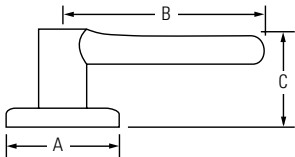

Design	A	B	C
780, 782 Interior	2-1/2"	15/16"	1-25/32"
780, 782 Exterior	2-5/8"	1-1/8"	
784, 785 Interior	2-5/8"	1-1/8"	
784, 785 Exterior	2-5/8"	1-1/8"	

KWIKSET SIGNATURE SERIES 816-817 KEY CONTROL DEADBOLT

Design	A	B	C
816, 817 Interior	2-9/16"	7/8"	1-13/16"
816, 817 Exterior	3"	1-9/32"	

KWIKSET HANDLESET

Design	A	B	C	D
Belleview™	2-5/32"	5-1/2"	8-13/32"	18-1/16"
Dakota™	2-5/32"	5-1/2"	8-13/32"	17-3/16"

KWIKSET KNOB

	A	B	C
Cove™	2-5/8"	2-1/2"	2-3/16"
Polo®	2-5/8"	2-23/32"	1-7/8"
Tylo®	2-5/8"	2-1/2"	1-7/8"

KWIKSET LEVER

Design	A	B	C	C (Keyed)
Balboa™	2-5/8"	4-7/32"	1-15/16"	2-13/32"
Delta®	2-5/8"	3-5/8"	1-7/8"	2-15/32"
Dorian®	2-5/8"	3-3/4"	2-1/8"	2-11/16"