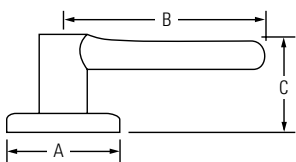

KWIKSET SIGNATURE SERIES LEVERS

Design	A	B	C	C (Keyed)
Ashfield™	2-5/8"	4-3/16"	2-9/16"	2-9/16"
Avalon™	2-5/8"	4-1/4"	2-17/32"	2-7/16"
Brooklane®	2-5/8"	4-3/16"	2-11/16"	2-11/16"
Commonwealth®	2-5/8"	4-7/32"	2-7/16"	2-7/16"
Lido®	2-5/8"	3-3/4"	1-29/32"	2-15/32"
Pembroke™	2-5/8"	4-7/32"	2-23/32"	2-23/32"
Tustin®	2-5/8"	4-7/32"	2-3/32"	2-19/32"