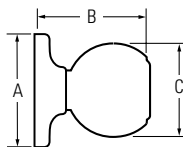

KWIKSET SIGNATURE SERIES HANDLESET

Design	A	B	C	D
Amherst®	3"	5-1/2"	8-13/32"	18-23/32"
Arlington®	2-1/2"	5-1/2"	11"	19-1/16"
Ashfield™	2-31/32"	5-1/2"	8-13/32"	17-3/4"
Avalon™	2-7/8"	5-1/2"	8-13/32"	18-5/32"
Chelsea®	2-3/16"	5-1/2"	9-11/16"	18-1/2"
Gibson®	2-19/32"	5-1/2"	9-11/16"	17-13/16"
Hawthorne™	2-7/8"	5-1/2"	8-13/32"	17-7/16"
Shelburne™	2-7/8"	5-1/2"	8-13/32"	18-1/4"
Wellington®	2-7/8"	5-1/2"	8-13/32"	18-15/16"

KWIKSET SIGNATURE SERIES KNOBS

Design	A	B	C
Abbey®	2-5/8"	2-11/16"	2-1/32"
Cameron®	2-5/8"	2-13/32"	2-1/8"
Circa®	2-5/8"	2-31/32"	2-1/8"
Copa®	2-5/8"	2-7/16"	2-1/8"
Hancock®	2-5/8"	2-1/2"	2-3/8"
Laurel®	2-5/8"	2-7/16"	2-7/16"
Phoenix®	2-5/8"	2-1/2"	2-3/16"

Design	A	B	C
780, 782 Interior	2-1/2"	15/16"	1-25/32"
780, 782 Exterior	2-5/8"	1-1/8"	
784, 785 Interior	2-5/8"	1-1/8"	
784, 785 Exterior	2-5/8"	1-1/8"	

KWIKSET SIGNATURE SERIES 816-817 KEY CONTROL DEADBOLT

KWIKSET DEADBOLT

Design	A	B	C	D	E	F
660	2-7/16"	1-1/16"	2-1/2"	27/32"	5/16"	1-3/4"
663			2-1/2"	27/32"	5/16"	1-3/4"
665	2-7/16"	1-1/16"	2-1/2"	1-1/16"		
667	2-17/32"	3/8"	2-1/2"	27/32"	5/16"	1-3/4"
677	2-17/32"	3/8"	2-1/2"	27/32"	5/16"	1-3/4"