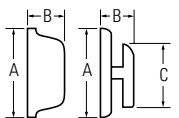

KWIKSET SIGNATURE SERIES 780-785 DEADBOLT

Design	A	B	C
780, 782 Interior	2-1/2"	15/16"	1-25/32"
780, 782 Exterior	2-5/8"	1-1/8"	
784, 785 Interior	2-5/8"	1-1/8"	
784, 785 Exterior	2-5/8"	1-1/8"