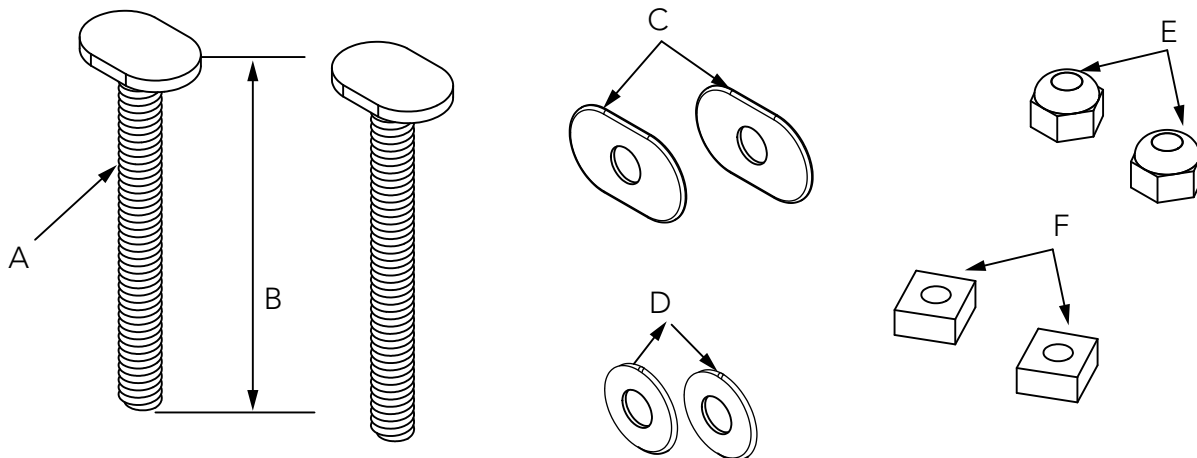

Closet Bolts

Product Features

- Solid brass bolts or Brass plated steel bolts
- Nickel plated open Hex steel nut or square steel nut
- Nickel plated round or oval steel washer
- Thread 1/4"-20UNC or 5/16"-18UNC
- Individually bagged

Product Specifications

PFC2110RW

ITEM	Material	(A X B)(2pcs)	C (2pcs)	D(2pcs)	E(2pcs)	F(2pcs)
PFC2110	Brass plated steel bolts	1/4"X 2-1/4"	V		V	
PFC2110RW	Brass plated steel bolts	1/4"X 2-1/4"		V	V	
PFC2110RWLA	Brass plated steel bolts	1/4"X 2-1/4"		V(4pcs)	V	V
PFC3110	Brass plated steel bolts	1/4"X 3-1/2"	V		V	
PFC3110RW	Brass plated steel bolts	1/4"X 3-1/2"		V	V	
PFC8110	Solid brass bolts	1/4"X 2-1/4"	V		V	
PFC8110RW	Solid brass bolts	1/4"X 2-1/4"		V	V	
PFC8110RWLA	Solid brass bolts	1/4"X 2-1/4"		V(4pcs)	V	V
PFC9110	Brass plated steel bolts	1/4"X 3-1/2"	V		V	
PFC44A10	Solid brass bolts	5/16" x 1-3/4"	V		V	
PFC54A10	Brass plated steel bolts	5/16" x 2-1/4"	V		V	
PFC54A10RW	Brass plated steel bolts	5/16" x 2-1/4"		V	V	
PFC114A10	Solid brass bolts	5/16" x 2-1/4"	V		V	
PFC114A10RW	Solid brass bolts	5/16" x 2-1/4"		V	V	