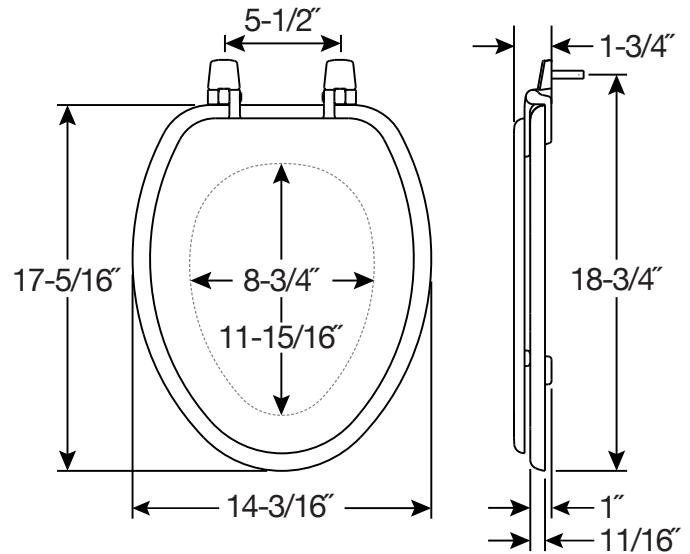

1400TTA

RESIDENTIAL ENAMELED WOOD TOILET SEAT

FEATURES:

- **Top-Tite® Hinges**
Seat installs easily from above the bowl

SPECIFICATIONS:

Size: Elongated

Material: Enameled Wood

Style: Closed Front with Cover