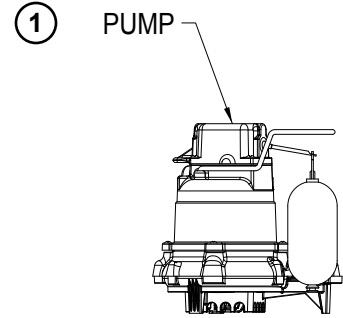

# Replacement Parts List For Models "108" And "138"

REF. NO.	DESCRIPTION	QTY	NOTES	MODELS:	
				108-A	138-A
				6/98 to Present	6/98 to Present
1	Pump	1		012319	012320
2	"Slotted" Basin	1		012172	012172
3	Lid	1		012173	012173
4	Hose Kit	1		1010-0117	1010-0117

ACCESSORIES			
ITEM	P/N	DESCRIPTION	QTY
5	10-0786	Extension Kit and Lid	1
6	10-0770	Weather Tight Junction Box	1
7	10-4012	Alarm	1

④ 24' FLEXIBLE HOSE KIT

③ LID

① PUMP

② "SLOTTED" BASIN

VARIABLE LEVEL FLOAT SWITCH