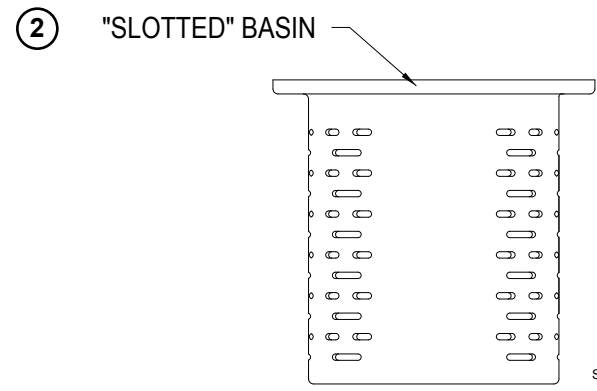

# Replacement Parts List For Models "108" And "138"

REF. NO.	DESCRIPTION	QTY	NOTES	MODELS:	
				108-A	138-A
				6/98 to Present	6/98 to Present
1	Pump	1		012319	012320
2	"Slotted" Basin	1		012172	012172
3	Lid	1		012173	012173
4	Hose Kit	1		1010-0117	1010-0117

ACCESSORIES			
ITEM	P/N	DESCRIPTION	QTY
5	10-0786	Extension Kit and Lid	1
6	10-0770	Weather Tight Junction Box	1
7	10-4012	Alarm	1

④ 24' FLEXIBLE HOSE KIT

③ LID

① PUMP

② "SLOTTED" BASIN

VARIABLE LEVEL FLOAT SWITCH