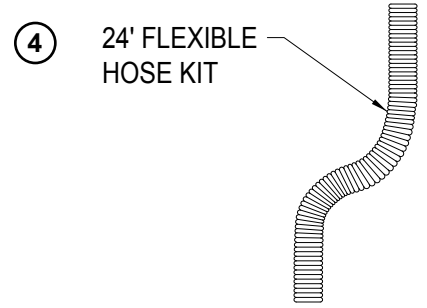

# Replacement Parts List For Models "108" And "138"

REF. NO.	DESCRIPTION	QTY	NOTES	MODELS:	
				108-A	138-A
				6/98 to Present	6/98 to Present
1	Pump	1		012319	012320
2	"Slotted" Basin	1		012172	012172
3	Lid	1		012173	012173
4	Hose Kit	1		1010-0117	1010-0117

ACCESSORIES			
ITEM	P/N	DESCRIPTION	QTY
5	10-0786	Extension Kit and Lid	1
6	10-0770	Weather Tight Junction Box	1
7	10-4012	Alarm	1

④ 24' FLEXIBLE HOSE KIT

③ LID

① PUMP

② "SLOTTED" BASIN

VARIABLE LEVEL FLOAT SWITCH