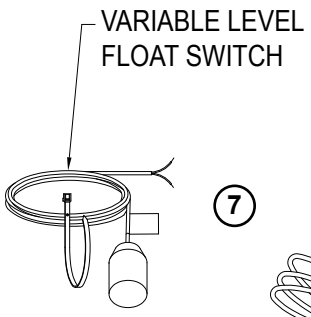

ACCESSORIES			
ITEM	P/N	DESCRIPTION	QTY
5	10-0786	Extension Kit and Lid	1
6	10-0770	Weather Tight Junction Box	1
7	10-4012	Alarm	1

④ 24' FLEXIBLE HOSE KIT

③ LID

① PUMP

② "SLOTTED" BASIN

VARIABLE LEVEL FLOAT SWITCH

⑦

ALARM PANEL

SK1858

⑤

EXTENSION KIT AND LID

⑥

WEATHER TIGHT JUNCTION BOX

SK1824