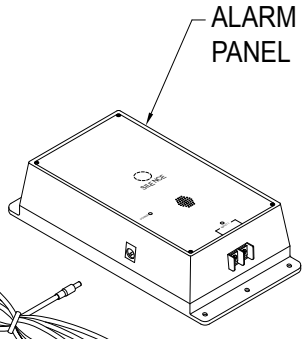

ALARM PANEL

SK1858