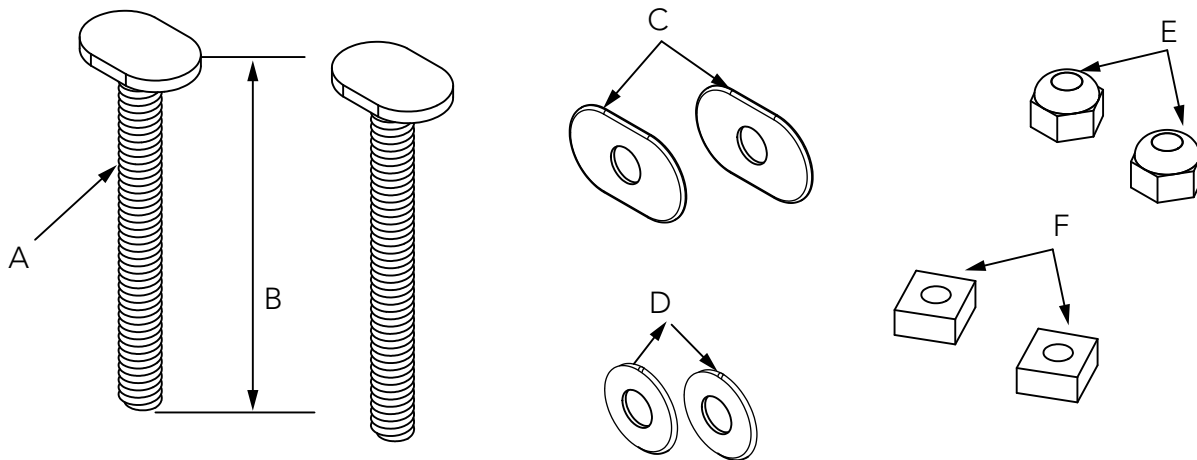

## Product Features

- Solid brass bolts or Brass plated steel bolts
- Nickel plated open Hex steel nut or square steel nut
- Nickel plated round or oval steel washer
- Thread 1/4"-20UNC or 5/16"-18UNC
- Individually bagged

## Product Specifications

PFC2110RW

ITEM	Material	(A X B)(2pcs)	C (2pcs)	D(2pcs)	E(2pcs)	F(2pcs)
PFC2110	Brass plated steel bolts	1/4"X 2-1/4"	V		V	
PFC2110RW	Brass plated steel bolts	1/4"X 2-1/4"		V	V	
PFC2110RWLA	Brass plated steel bolts	1/4"X 2-1/4"		V(4pcs)	V	V
PFC3110	Brass plated steel bolts	1/4"X 3-1/2"	V		V	
PFC3110RW	Brass plated steel bolts	1/4"X 3-1/2"		V	V	
PFC8110	Solid brass bolts	1/4"X 2-1/4"	V		V	
PFC8110RW	Solid brass bolts	1/4"X 2-1/4"		V	V	
PFC8110RWLA	Solid brass bolts	1/4"X 2-1/4"		V(4pcs)	V	V
PFC9110	Brass plated steel bolts	1/4"X 3-1/2"	V		V	
PFC44A10	Solid brass bolts	5/16" x 1-3/4"	V		V	
PFC54A10	Brass plated steel bolts	5/16" x 2-1/4"	V		V	
PFC54A10RW	Brass plated steel bolts	5/16" x 2-1/4"		V	V	
PFC114A10	Solid brass bolts	5/16" x 2-1/4"	V		V	
PFC114A10RW	Solid brass bolts	5/16" x 2-1/4"		V	V	