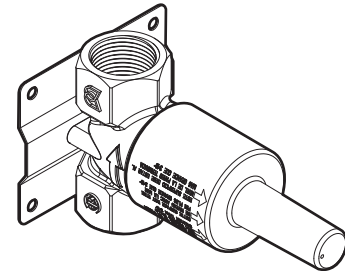

3/4" Volume Control Valve

Model: S3600