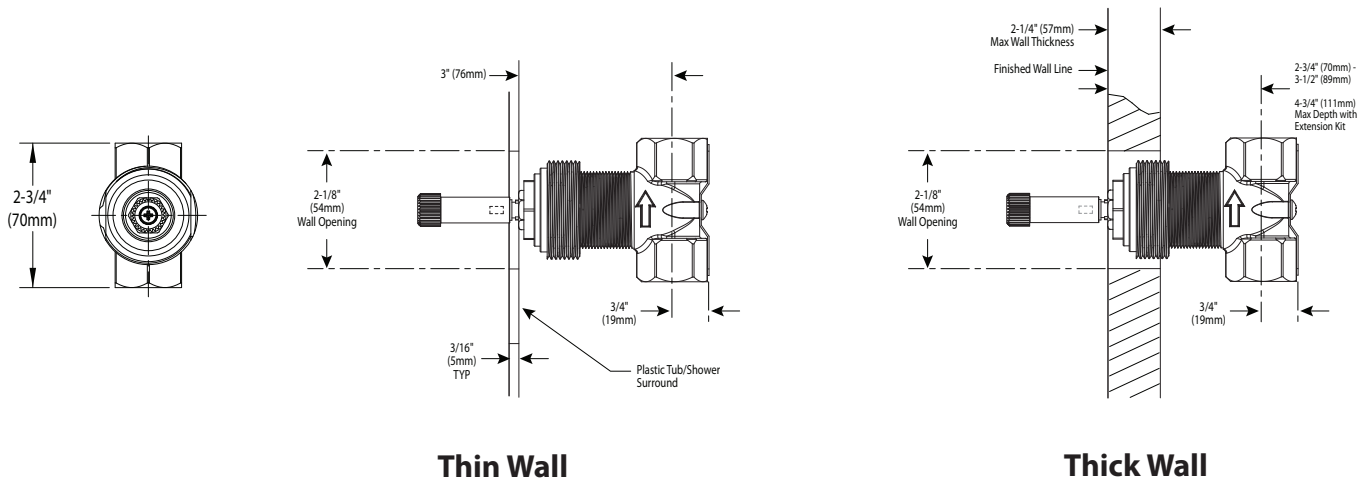

Buy it for looks. Buy it for life.®

Specifications

DESCRIPTION

- Brass construction
- 3/4" IPS connections

OPERATION

- Flow lever operates counterclockwise through a 90° arc with off at 6 o'clock and maximum flow at the 3 o'clock position. Shut off in clockwise direction

CARTRIDGE

- Ceramic disc cartridge design

INSTALLATION

- Volume control valve must be installed with the arrow pointing in the water flow direction

STANDARDS

- Third party certified to meet CSA B-125.1, ASME A112.18.1 and all applicable requirements referenced therein including ASSE1016

CRITICAL DIMENSIONS

(DO NOT SCALE)