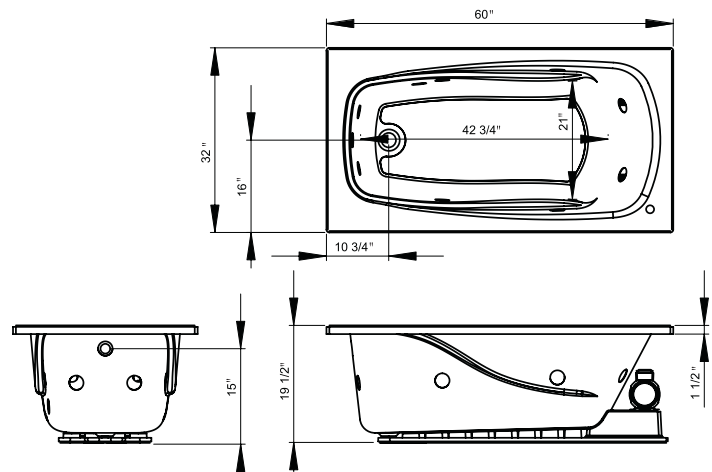

Product Specifications

Construction

This PROFLO Whirlpool is constructed of the highest-grade acrylic and reinforcement composites available. The plumbing system utilizes high-pressure air and waterway tubing and each joint is solvent welded and pressure tested. Each unit is leveled and performance tested before leaving the factory.

NOTE: All dimensions and specifications are nominal and may vary $\pm 1/4$ ". Use actual products for accuracy in critical situations.