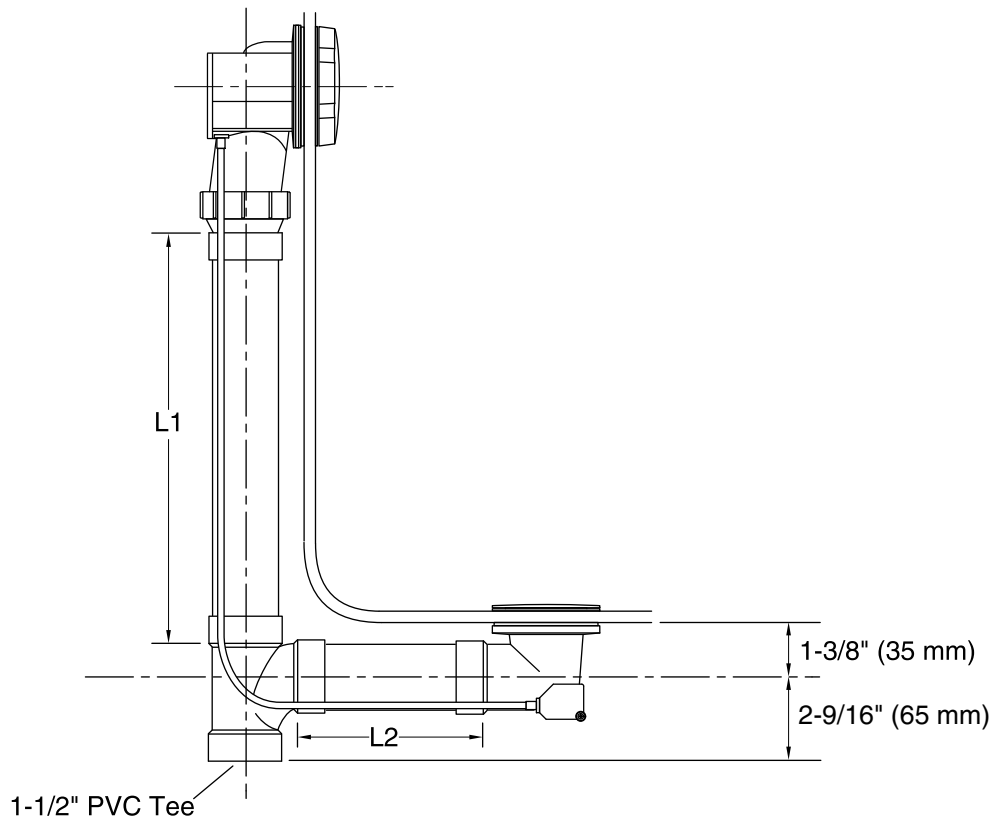

### Features

- For baths 14" (356 mm) to 21" (533 mm) deep from the center of the bath overflow outlet to the center of the bath drain outlet.
- External 27" (686 mm) length cable.
- No internal linkages to minimize the potential for clogging.
- Includes schedule 40 PVC tubing.

### Installation

- Adjustable rotating connection for easy installation.

### Technical Information

All product dimensions are nominal.

### Notes

Install this product according to the installation guide.

The combined length of the vertical (supplied) and horizontal (supplied) tubing after being cut for the bath installation must be equal to or less than 25" (635 mm).