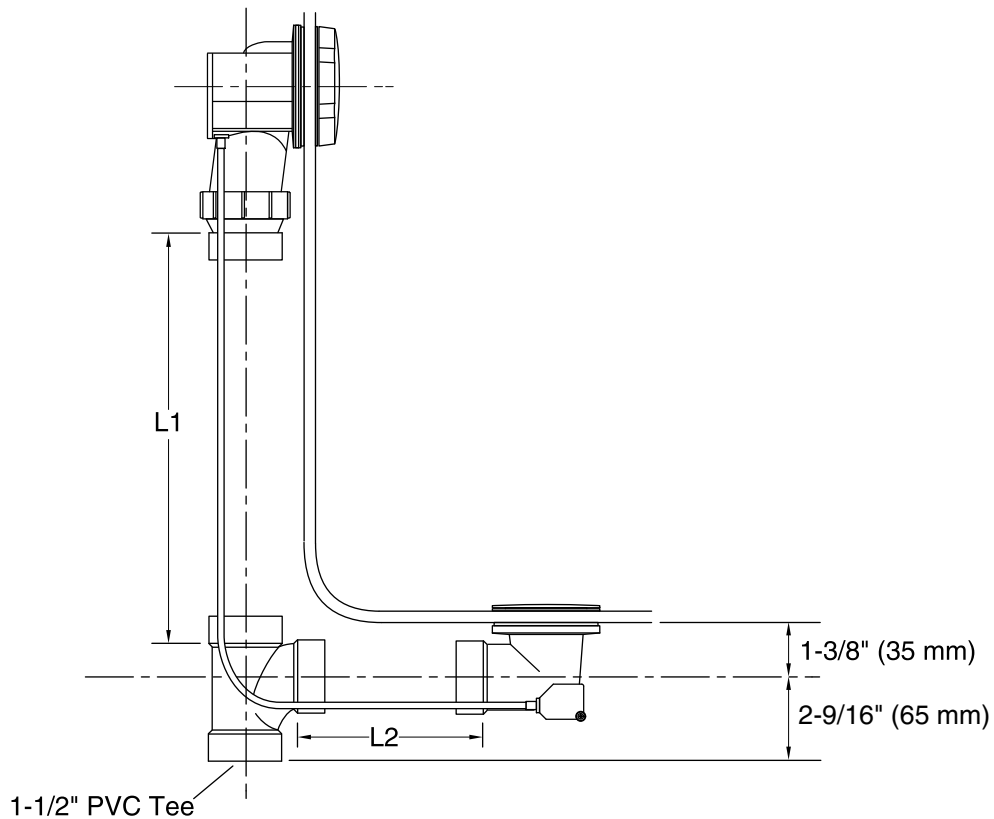

### Features

- For baths 14" (356 mm) to 21" (533 mm) deep from the center of the bath overflow outlet to the center of the bath drain outlet.
- External 27" (686 mm) length cable.
- No internal linkages to minimize the potential for clogging.
- Less PVC tubing.

### Installation

- Adjustable rotating connection for easy installation.

### Technical Information

All product dimensions are nominal.

### Notes

Install this product according to the installation guide.

The combined length of the vertical and horizontal tubing after being cut for the bath installation must be equal to or less than 25" (635 mm).