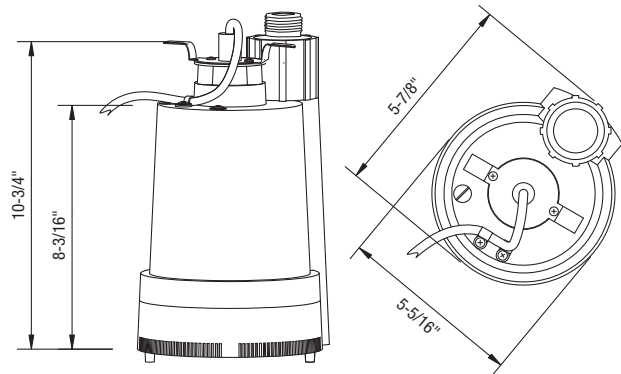

PF91335 Thermoplastic Utility Pump

Product Features

- Tough thermoplastic construction
- 1-1/4" NPT Discharge
- Clog resistant impeller
- 25' power supply cord
- Sleek design allows pump to fit in 6" opening
- 3/4" garden hose adapter included
- Can be used as a sump pump by adding a float switch
- Built-in thermal overload protection for safety
- Permanent split capacitor continuous duty motor
- 4.1 amps, 492 Watts
- 3450 RPM

PF91335

Motor Performance

- 1/3HP 120 Volt AC (4.1 amps)

Performance Chart						
Lift	0'	5'	10'	15'	20'	25'
GPM	40	34	28	22	12	2
GPH	2400	2040	1680	1320	720	120

Product Specifications

* All measurements are nominal. Please verify before actual installation.