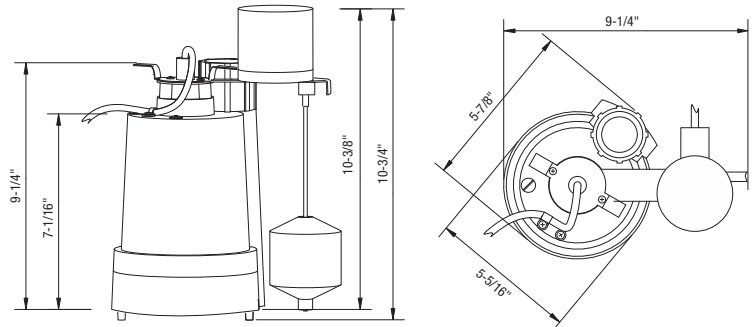

PF92260 Thermoplastic Sump Pump

Product Features

- Tough thermoplastic construction
- SJE Rhombus vertical float switch
- 1-1/4" or 1-1/2" NPT Discharge
- Handles up to 1/8" solids
- Clog resistant impeller
- Carrying handle attached
- 10' power supply cord
- Built-in thermal overload protection for safety
- Permanent split capacitor continuous duty motor
- 3.8 amps, 456 Watts
- 3450 RPM

PF92260

Motor Performance

- 1/4HP 120 Volt AC (3.8 amps)

Performance Chart						
Lift	0'	5'	10'	15'	20'	25'
GPM	30	22	20	16	9	2
GPH	1800	1320	1200	960	540	120

Product Specifications

* All measurements are nominal. Please verify before actual installation.