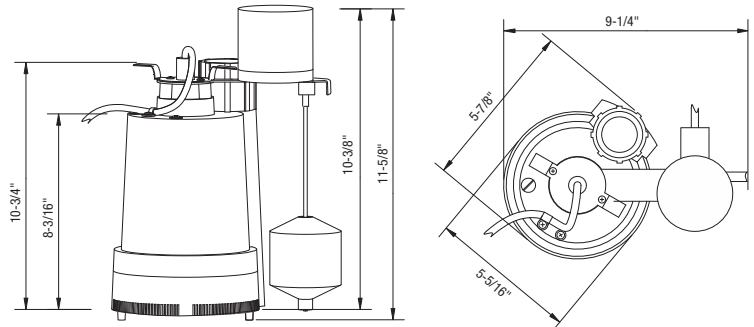

PF92342 Thermoplastic Sump Pump

Product Features

- Tough thermoplastic construction
- SJE Rhombus vertical float switch
- 1-1/4" or 1-1/2" NPT Discharge
- Handles up to 1/8" solids
- Clog resistant impeller
- Carrying handle attached
- 10' power supply cord
- Built-in thermal overload protection for safety
- Permanent split capacitor continuous duty motor
- 4.1 amps, 492 Watts
- 3450 RPM

PF92342

Motor Performance

- 1/3HP 120 Volt AC (4.1 amps)

Performance Chart						
Lift	0'	5'	10'	15'	20'	25'
GPM	40	34	28	22	12	2
GPH	2400	2040	1680	1320	720	120

Product Specifications

* All measurements are nominal. Please verify before actual installation.