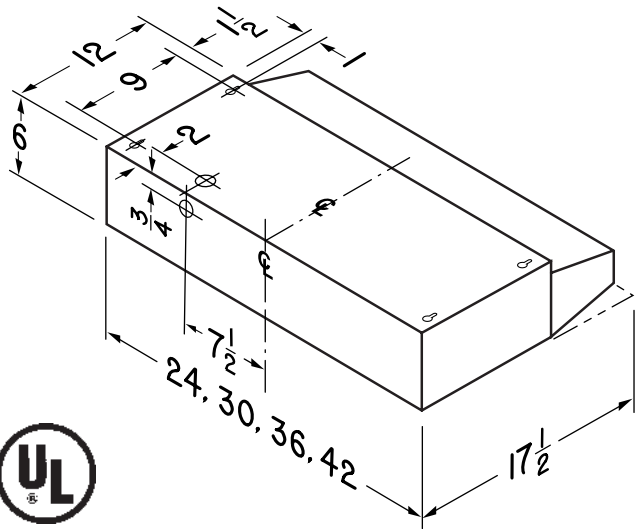

**SPECIFICATIONS**

VOLTS	AMPS	RPM
120	2.0	2850

**TYPICAL SPECIFICATION**

Range hood shall be Broan Model 41000.  
 Unit shall be non-ducted and have a non-ducted filter.  
 Motor to be permanently lubricated. RPM not to exceed 2850.  
 Unit shall have a two-speed fan switch and separate light switch.  
 Sides shall be mitered and bottom edge hemmed – with no sharp edges.  
 Unit shall be U.L. listed.