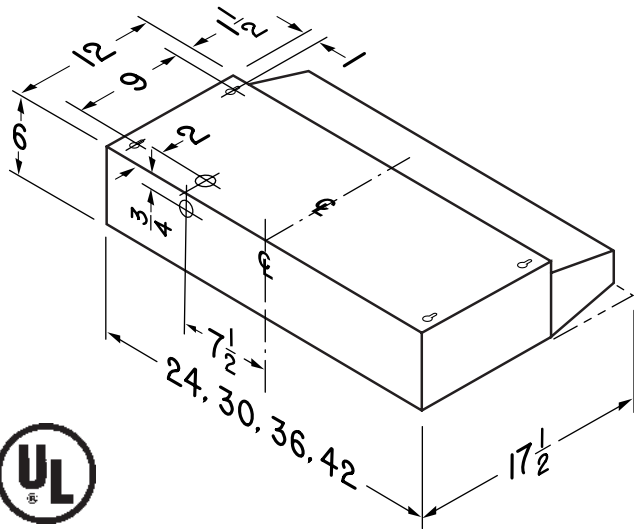

**SPECIFICATIONS**

VOLTS	AMPS	RPM
120	2.0	2850

**TYPICAL SPECIFICATION**

Range hood shall be Broan Model 41000.  
 Unit shall be non-ducted and have a non-ducted filter.  
 Motor to be permanently lubricated. RPM not to exceed 2850.  
 Unit shall have a two-speed fan switch and separate light switch.  
 Sides shall be mitered and bottom edge hemmed – with no sharp edges.  
 Unit shall be U.L. listed.