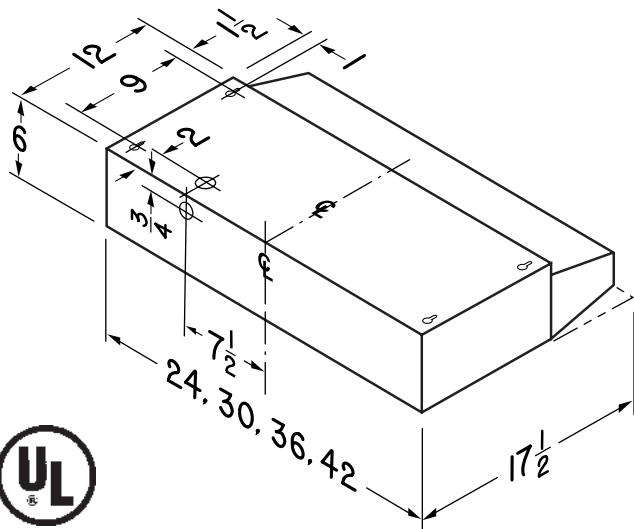

TYPICAL SPECIFICATION

Range hood shall be Broan Model 41000.

Unit shall be non-ducted and have a non-ducted filter.

Motor to be permanently lubricated. RPM not to exceed 2850.

Unit shall have a two-speed fan switch and separate light switch.

Sides shall be mitered and bottom edge hemmed – with no sharp edges.

Unit shall be U.L. listed.