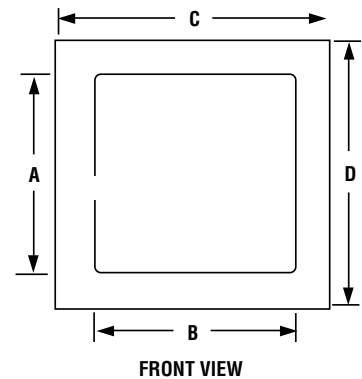

### Product Features

- Plastic construction (ABS material)
- 1-1/2" frame around door
- Removable door
- Frame is easily pressed into place
- Door and frame can be painted or wallpapered

PF910708

### Product Specifications

MODEL NO.	DOOR SIZE		OVERALL DIMENSIONS		WALL OPENING SIZE	
	A (inch)	B (cm)	C (inch)	D (cm)	E (inch)	F (cm)
PF910710	5.75 x 8.75	14.60 x 22.22	8.15 x 11.14	20.70 x 28.30	6.02 x 9.02	15.29 x 22.90
PF910708	7.75 x 7.75	19.68 x 19.68	11 x 11	27.94 x 27.94	7.88 x 7.88	20.02 x 20.02
PF91071014	13.75 x 13.75	34.92 x 34.92	17 x 17	43.18 x 43.18	13.88 x 13.88	35.26 x 35.26