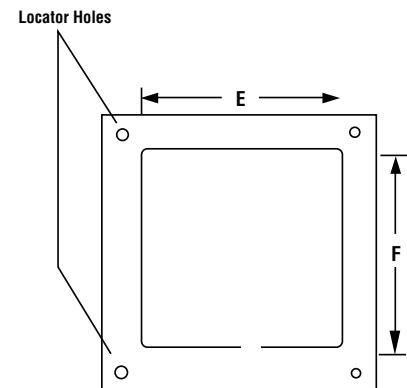

### Product Features

- Plastic construction (ABS material)
- 1-1/2" frame around door
- Removable door
- Frame is easily pressed into place
- Door and frame can be painted or wallpapered

PF910708

### Product Specifications

MODEL NO.	DOOR SIZE		OVERALL DIMENSIONS		WALL OPENING SIZE	
	A (inch)	B (cm)	C (inch)	D (cm)	E (inch)	F (cm)
PF910710	5.75 x 8.75	14.60 x 22.22	8.15 x 11.14	20.70 x 28.30	6.02 x 9.02	15.29 x 22.90
PF910708	7.75 x 7.75	19.68 x 19.68	11 x 11	27.94 x 27.94	7.88 x 7.88	20.02 x 20.02
PF91071014	13.75 x 13.75	34.92 x 34.92	17 x 17	43.18 x 43.18	13.88 x 13.88	35.26 x 35.26