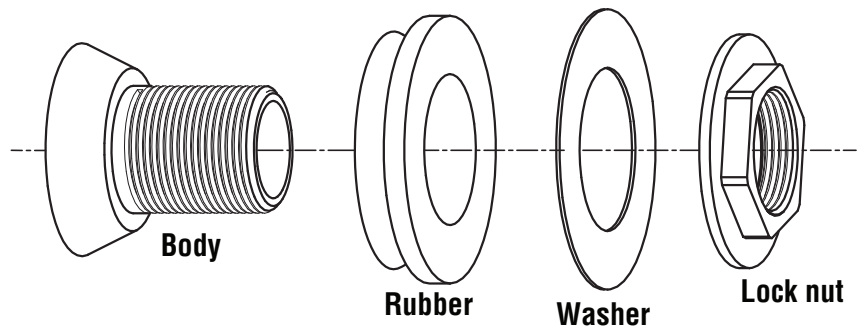

PF100 series Closet Spud

Product Specifications

- Cast Brass Body
- Complete with brass lock nut, rubber, metal washer

PF100 series

✓ For Submittal	Description	Dimensions						
		A		B		C		D
		inch	mm	inch	mm	inch	mm	THREAD
PF100	2" x 2" CLOSET SPUD	2.68	68	1.90	48.3	0.58	14.7	2" – 11 1/2 NPSM
PF101	2" x 1 1/2" CLOSET SPUD	2.68	68	1.73	43.9	0.63	16	1 1/2" – 11 1/2 NPSM
PF102	2" x 1 1/4" CLOSET URINAL SPUD	2.68	68	1.72	43.6	0.61	15.5	1 1/4" – 11 1/2 NPSM
PF103	1 1/2" x 1 1/2" CLOSET SPUD	2.22	56.3	1.61	40.8	0.65	16.5	1 1/2" – 11 1/2 NPSM
PF105	1" x 3/4" CLOSET URINAL SPUD	1.52	38.6	1.61	41	0.55	14	3/4" – 14 NPSM
PF106	1 1/4" x 3/4" CLOSET SPUD	1.99	50.5	1.59	40.3	0.65	16.5	3/4" – 14 NPSM
PF107	1 1/2" x 1 1/4" CLOSET URINAL SPUD	2.22	56.3	1.74	44.2	0.65	16.5	1 1/4" – 11 1/2 NPSM
PF108	1 1/4" x 1 1/4" CLOSET SPUD	1.99	50.5	1.65	41.8	0.65	16.5	1 1/4" – 11 1/2 NPSM
PF109	1 1/2" x 3/4" CLOSET URINAL	2.17	55.2	1.63	41.3	0.65	16.5	3/4" – 14 NPSM