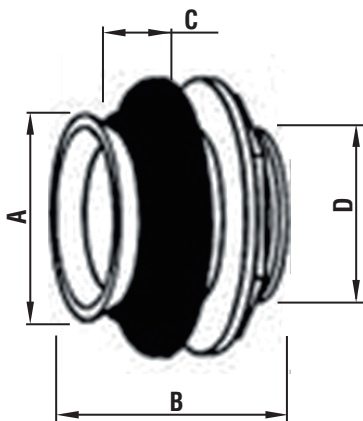

PF100 series Closet Spud

Product Specifications

- Cast Brass Body
- Complete with brass lock nut, rubber, metal washer

PF100 series

✓ For Submittal	Description	Dimensions						
		A		B		C		D
		inch	mm	inch	mm	inch	mm	THREAD
PF100	2" x 2" CLOSET SPUD	2.68	68	1.90	48.3	0.58	14.7	2" – 11 1/2 NPSM
PF101	2" x 1 1/2" CLOSET SPUD	2.68	68	1.73	43.9	0.63	16	1 1/2" – 11 1/2 NPSM
PF102	2" x 1 1/4" CLOSET URINAL SPUD	2.68	68	1.72	43.6	0.61	15.5	1 1/4" – 11 1/2 NPSM
PF103	1 1/2" x 1 1/2" CLOSET SPUD	2.22	56.3	1.61	40.8	0.65	16.5	1 1/2" – 11 1/2 NPSM
PF105	1" x 3/4" CLOSET URINAL SPUD	1.52	38.6	1.61	41	0.55	14	3/4" – 14 NPSM
PF106	1 1/4" x 3/4" CLOSET SPUD	1.99	50.5	1.59	40.3	0.65	16.5	3/4" – 14 NPSM
PF107	1 1/2" x 1 1/4" CLOSET URINAL SPUD	2.22	56.3	1.74	44.2	0.65	16.5	1 1/4" – 11 1/2 NPSM
PF108	1 1/4" x 1 1/4" CLOSET SPUD	1.99	50.5	1.65	41.8	0.65	16.5	1 1/4" – 11 1/2 NPSM
PF109	1 1/2" x 3/4" CLOSET URINAL	2.17	55.2	1.63	41.3	0.65	16.5	3/4" – 14 NPSM