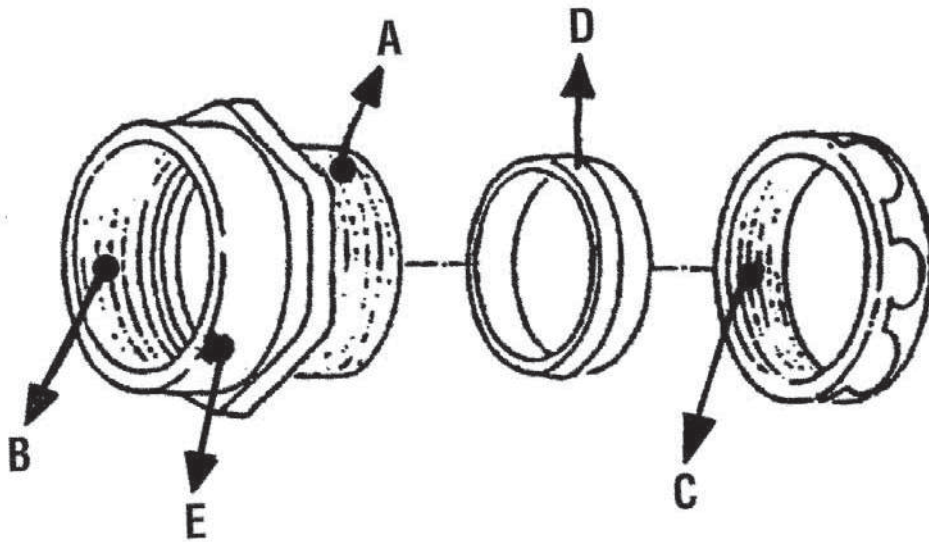

Trap Adapters

PF2030, PF2040, PF2050

Product Features

- Slip x Female
- Brass body
- Brass slip ring
- Brass nut

Model Numbers

PF2030	1-1/4" x 1-1/4"
PF2040	1-1/4" x 1-1/2"
PF2050	1-1/2" x 1-1/2"

PF2050

Product Specifics

Unit INCH
Scale 1:1

	A	B	C	D	E
PF2030	1-1/4 - 11-1/2 NPS	1-1/4 - 11-1/2 NPT	1-1/4 - 11-1/2 NPS	OD: 1.35" ID 1.25	ø1.78"
PF2040	1-1/4 - 11-1/2 NPS	1-1/2 - 11-1/2 NPT	1-1/4 - 11-1/2 NPS	OD: 1.35" ID 1.25	ø2.04"
PF2050	1-1/2 - 11-1/2 NPS	1-1/2 - 11-1/2 NPT	1-1/2 - 11-1/2 NPS	OD: 1.59" ID 1.51	ø2.04"