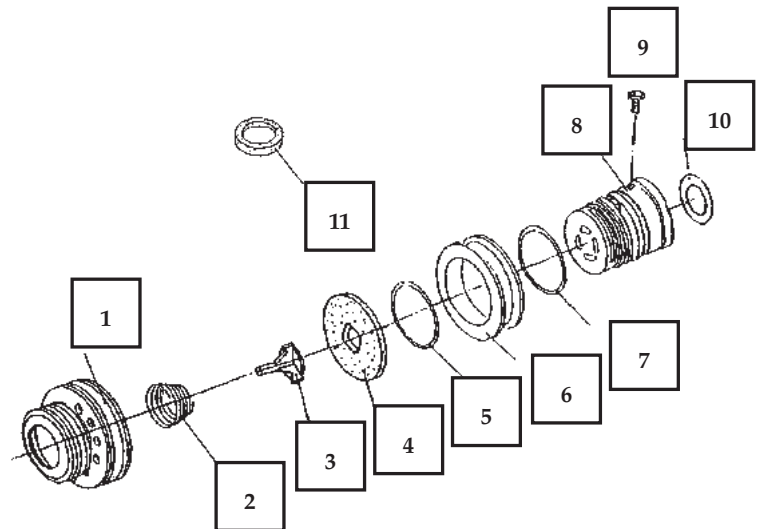

PFVBMD

Brass Vacuum Breaker with Manual Drain

Product Features

- Prevents backflow of water from a garden hose into the public water system
- To be installed in accordance with the latest edition of the Uniform Plumbing Code
- Manual draining feature for freezing conditions
- Maximum Working Pressure - 125 psi
- Maximum Temperature - 180°F

PFVBMD

Model Numbers

PFVBMD 3/4" Manual Drain

Product Specifications

NO	PART	PFVBMD
1	Body	Brass
2	Spring	Stainless Steel
3	Lever	Celcon
4	Washer	Rubber
5	Washer	NBR Rubber
6	Gasket	Celcon
7	Gasket	Celcon
8	Body	Brass
9	Screw	CP Steel
10	Washer	NBR Rubber
11	Washer	Rubber