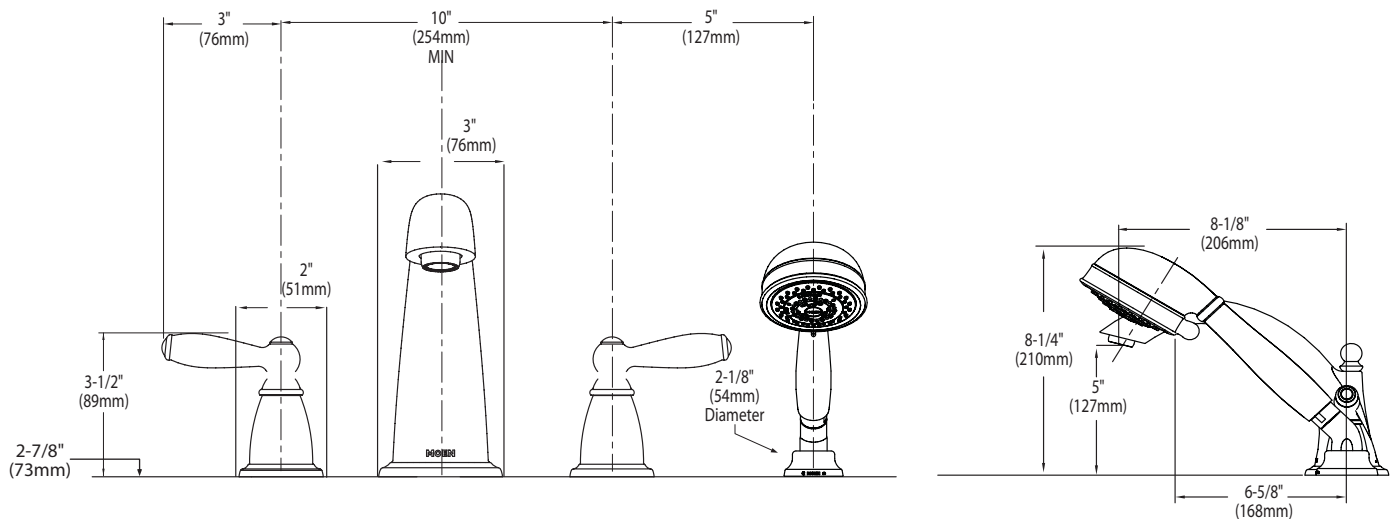

BRANTFORD™ Two-Handle Roman Tub Faucet Trim w/Built In Diverter Valve

Models: T924 series

Valves: 9992, 9993, 9997, 9999

CRITICAL DIMENSIONS

(DO NOT SCALE)