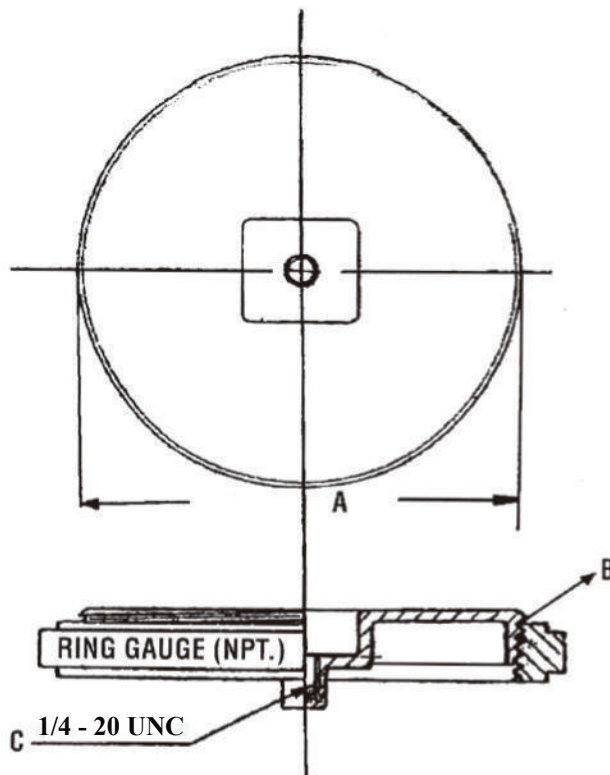

Product Specifications

Warranty and Codes

This PROFLO product carries a 1- year limited warranty.