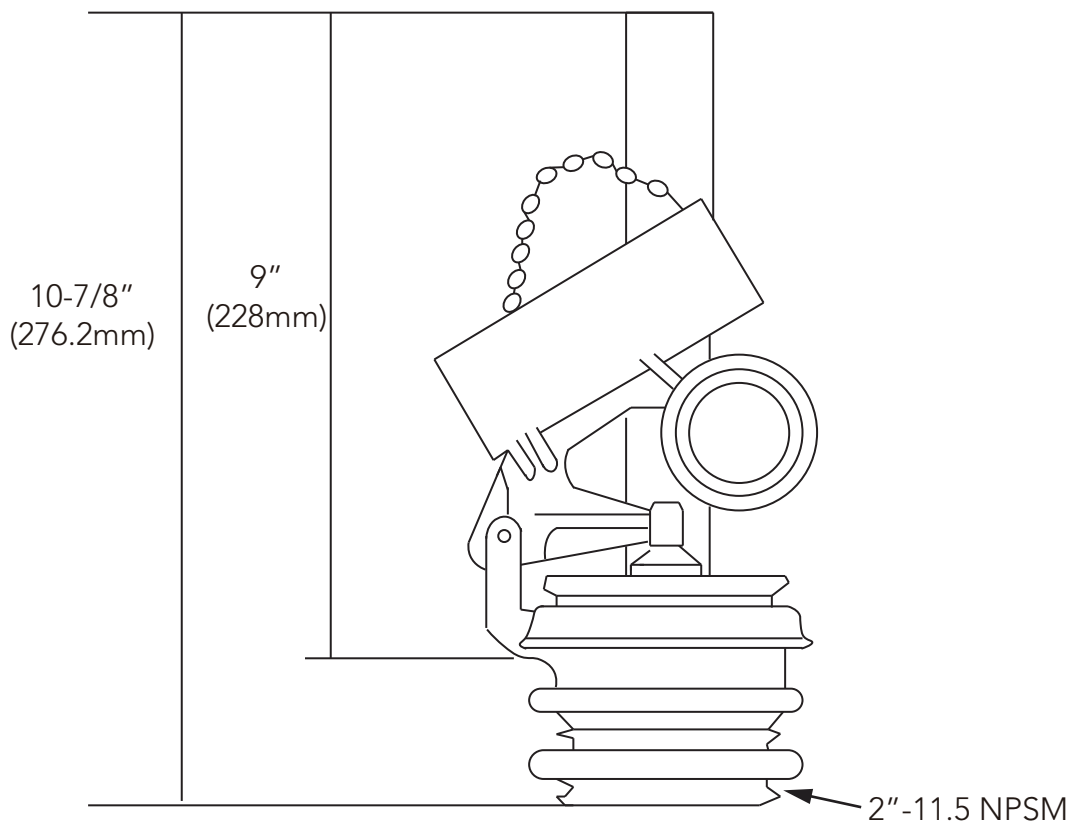

Product Specifications

Warranty and Codes

This product comes complete with installation, operating, care and maintenance instructions. This PROFLO product carries a 5-year limited warranty.