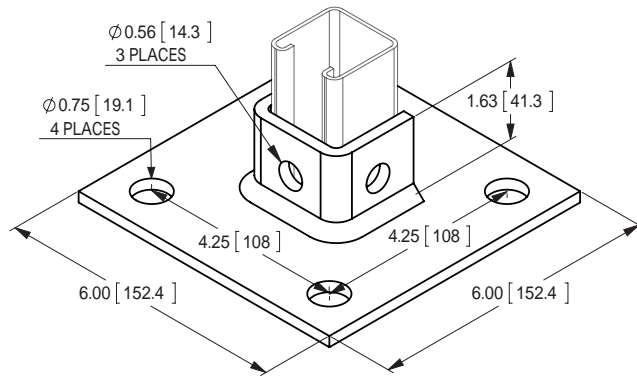

FIGURE 7850 - Single Channel 2-Hole Base

Square Mounted 3-1/2"
 Catalog Number: FNW7850Z

FIGURE 7853 - Single Channel 4-Hole Base (Tall)

Square Mounted 3-1/2"
 Catalog Number: FNW7853Z
 FNW7853G
 FNW7853S

FIGURE 7851 - Single Channel 2-Hole Flush Base

Square Mounted Flush 3-1/2"
 Catalog Number: FNW7851Z

FIGURE 7855 - Single Channel 4-Hole Base (Short)

Square Mounted 1-5/8"
 Catalog Number: FNW7855Z

FIGURE 7852 - Single Channel 4-Hole Standard

Square Mounted 3-1/2"
 Catalog Number: FNW7852Z
 FNW7852S