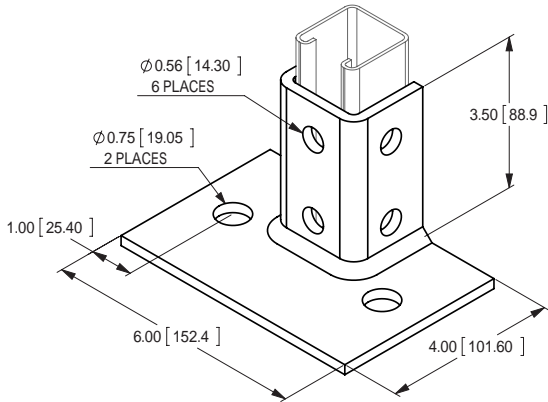

FIGURE 7850 - Single Channel 2-Hole Base

Square Mounted 3-1/2"
 Catalog Number: FNW7850Z

FIGURE 7853 - Single Channel 4-Hole Base (Tall)

Square Mounted 3-1/2"
 Catalog Number: FNW7853Z
 FNW7853G
 FNW7853S

FIGURE 7851 - Single Channel 2-Hole Flush Base

Square Mounted Flush 3-1/2"
 Catalog Number: FNW7851Z

FIGURE 7855 - Single Channel 4-Hole Base (Short)

Square Mounted 1-5/8"
 Catalog Number: FNW7855Z

FIGURE 7852 - Single Channel 4-Hole Standard

Square Mounted 3-1/2"
 Catalog Number: FNW7852Z
 FNW7852S