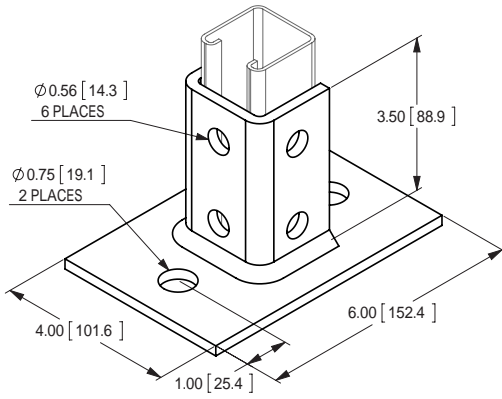

FIGURE 7850 - Single Channel 2-Hole Base

Square Mounted 3-1/2"
 Catalog Number: FNW7850Z

FIGURE 7853 - Single Channel 4-Hole Base (Tall)

Square Mounted 3-1/2"
 Catalog Number: FNW7853Z
 FNW7853G
 FNW7853S

FIGURE 7851 - Single Channel 2-Hole Flush Base

Square Mounted Flush 3-1/2"
 Catalog Number: FNW7851Z

FIGURE 7855 - Single Channel 4-Hole Base (Short)

Square Mounted 1-5/8"
 Catalog Number: FNW7855Z

FIGURE 7852 - Single Channel 4-Hole Standard

Square Mounted 3-1/2"
 Catalog Number: FNW7852Z
 FNW7852S