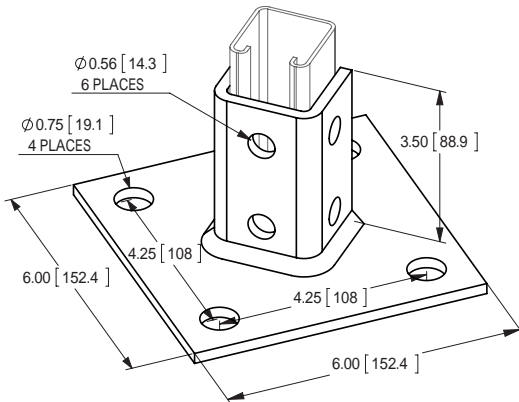

FIGURE 7850 - Single Channel 2-Hole Base

Square Mounted 3-1/2"
 Catalog Number: FNW7850Z

FIGURE 7853 - Single Channel 4-Hole Base (Tall)

Square Mounted 3-1/2"
 Catalog Number: FNW7853Z
 FNW7853G
 FNW7853S

FIGURE 7851 - Single Channel 2-Hole Flush Base

Square Mounted Flush 3-1/2"
 Catalog Number: FNW7851Z

FIGURE 7855 - Single Channel 4-Hole Base (Short)

Square Mounted 1-5/8"
 Catalog Number: FNW7855Z

FIGURE 7852 - Single Channel 4-Hole Standard

Square Mounted 3-1/2"
 Catalog Number: FNW7852Z
 FNW7852S