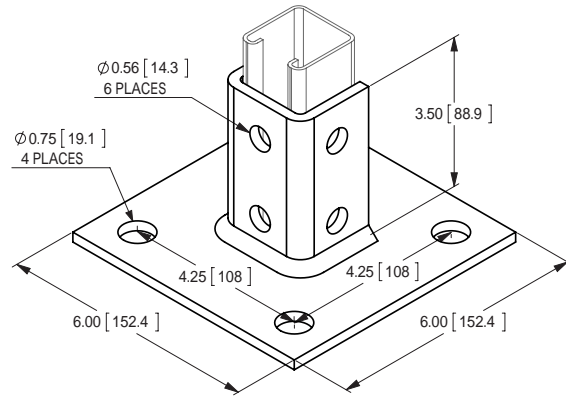

FIGURE 7850 - Single Channel 2-Hole Base

Square Mounted 3-1/2"
 Catalog Number: FNW7850Z

FIGURE 7853 - Single Channel 4-Hole Base (Tall)

Square Mounted 3-1/2"
 Catalog Number: FNW7853Z
 FNW7853G
 FNW7853S

FIGURE 7851 - Single Channel 2-Hole Flush Base

Square Mounted Flush 3-1/2"
 Catalog Number: FNW7851Z

FIGURE 7855 - Single Channel 4-Hole Base (Short)

Square Mounted 1-5/8"
 Catalog Number: FNW7855Z

FIGURE 7852 - Single Channel 4-Hole Standard

Square Mounted 3-1/2"
 Catalog Number: FNW7852Z
 FNW7852S