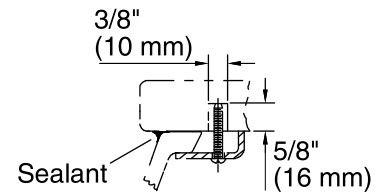

Features

- Vitreous china.
- Under-mount
- With overflow.
- Includes 1193643 clamp assembly, unless specified.
- Available with KOHLER Artist Editions designs.
- 17" (432 mm) x 14" (356 mm)

Recommended Accessories

Technical Information

All product dimensions are nominal.

Installation:	Under-mount
Bowl area	Length: 15" (381 mm) Width: 12" (305 mm) Water depth: 4" (102 mm)
Drain hole:	1-3/4" (44 mm)
Template:	Under-mount, 85838-7, required, not included