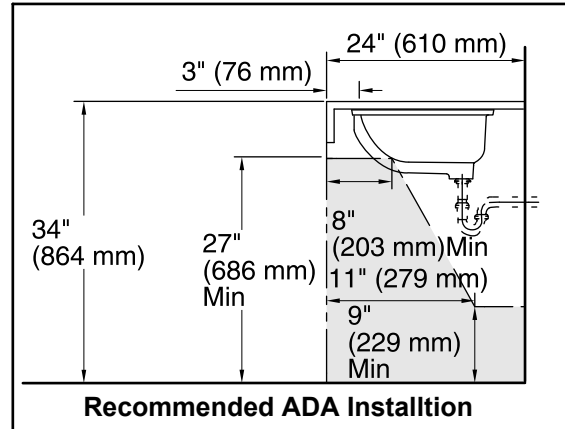

Features

- Vitreous china.
- Under-mount
- With overflow.
- Includes 1193643 clamp assembly, unless specified.
- Available with KOHLER Artist Editions designs.
- 17" (432 mm) x 14" (356 mm)

Recommended Accessories

K- 8998 P-Trap

Components

Additional included component/s: Basin Clamp Assembly .

ADA **CSA B651**

Codes/Standards

ASME A112.19.2/CSA B45.1
ADA
ICC/ANSI A117.1
CSA B651

KOHLER® One-Year Limited Warranty

See website for detailed warranty information.

Technical Information

All product dimensions are nominal.

Installation:	Under-mount
Bowl area	Length: 15" (381 mm) Width: 12" (305 mm) Water depth: 4" (102 mm)
Drain hole:	1-3/4" (44 mm)
Template:	Under-mount, 85838-7, required, not included