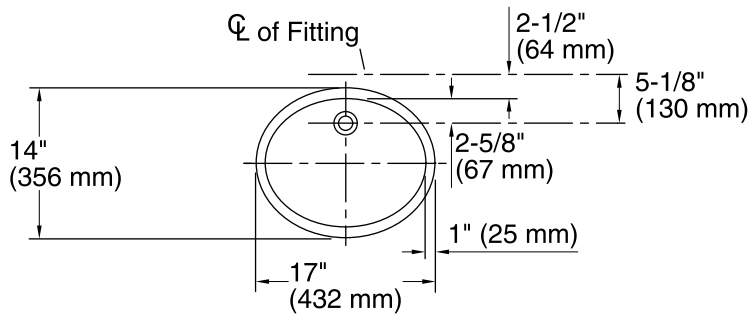

Features

- Vitreous china.
- Under-mount
- With overflow.
- Includes 1193643 clamp assembly, unless specified.
- Available with KOHLER Artist Editions designs.
- 17" (432 mm) x 14" (356 mm)

Recommended Accessories

Technical Information

All product dimensions are nominal.

Installation:	Under-mount
Bowl area	Length: 15" (381 mm) Width: 12" (305 mm) Water depth: 4" (102 mm)
Drain hole:	1-3/4" (44 mm)
Template:	Under-mount, 85838-7, required, not included