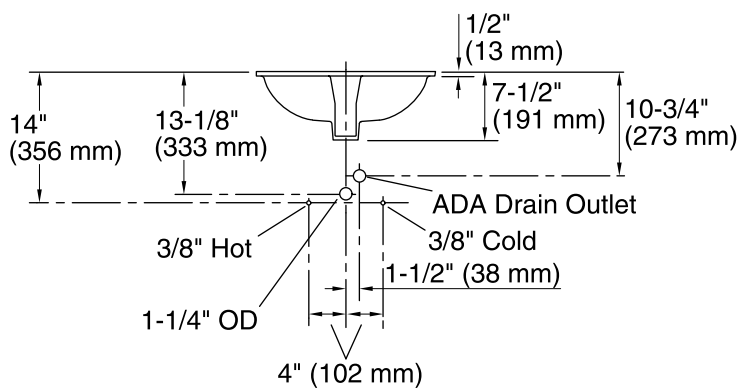

Features

- Vitreous china.
- Under-mount
- With overflow.
- Includes 1193643 clamp assembly, unless specified.
- Available with KOHLER Artist Editions designs.
- 17" (432 mm) x 14" (356 mm)

Recommended Accessories

K- 8998 P-Trap

Components

Additional included component/s: Basin Clamp Assembly .

ADA **CSA B651**

Codes/Standards

ASME A112.19.2/CSA B45.1
ADA
ICC/ANSI A117.1
CSA B651

KOHLER® One-Year Limited Warranty

See website for detailed warranty information.

Technical Information

All product dimensions are nominal.

Installation:	Under-mount
Bowl area	Length: 15" (381 mm) Width: 12" (305 mm) Water depth: 4" (102 mm)
Drain hole:	1-3/4" (44 mm)
Template:	Under-mount, 85838-7, required, not included