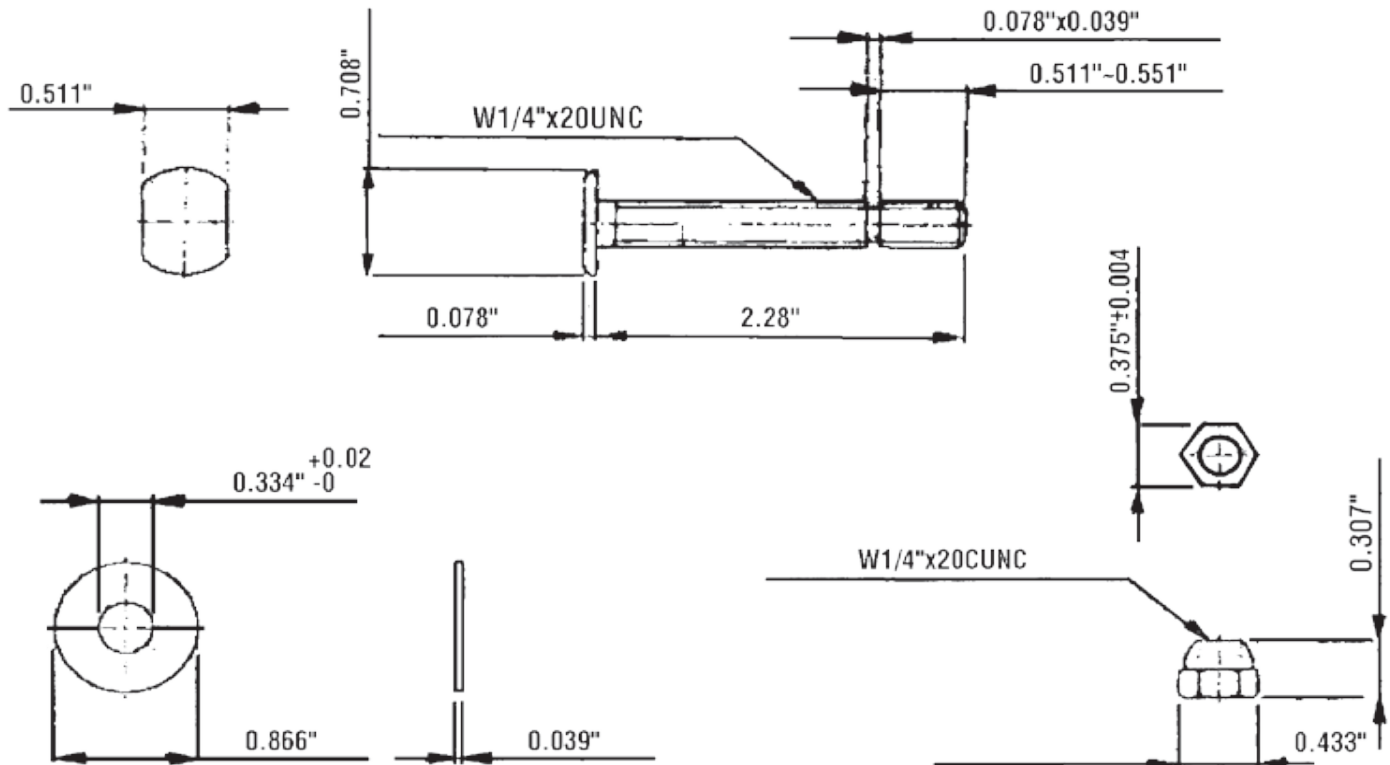

PF90104 & PF90104BRSS

**1/4" x 2-1/4"**  
**Solid Brass Closet Bolts**

**Product Features:**

- 1/4" X 2-1/4" Solid Brass Snap Off Bolts
- 2 Round Brass Plated Steel Washers
- 2 Round Nickel Plated Steel Washers
- 2 Nickel Plated Acorn Nuts
- Bagged

PF90104

PART #	NUTS
PF90104	Round - Nickel Plated Steel
PF90104BRSS	Round - Nickel Plated Brass

**Product Specifications:**

**Warranty and Codes:**

This PROFLO product carries a 1-year limited warranty.