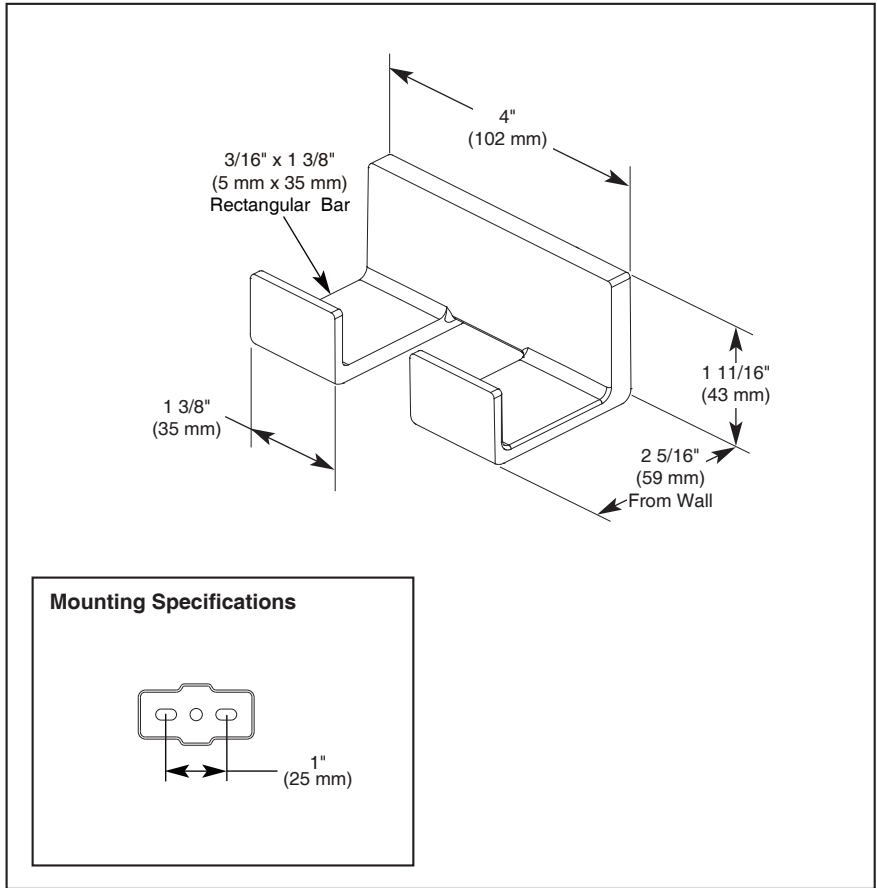

Submitted Model No.: \_\_\_\_\_

Specific Features: \_\_\_\_\_

▲ Designate proper finish suffix

**ACCESSORIES**

- Vero™ Bath Collection
- Robe Hook

**STANDARD SPECIFICATIONS:**

- Wood blocking is preferable behind all wall surfaces. If wood blocking is not available, the following fasteners are suggested: Tile/Masonry-Plastic or lead Anchors Plaster/drywall-Toggle bolts.
- Mounting hardware and mounting instructions included with product.