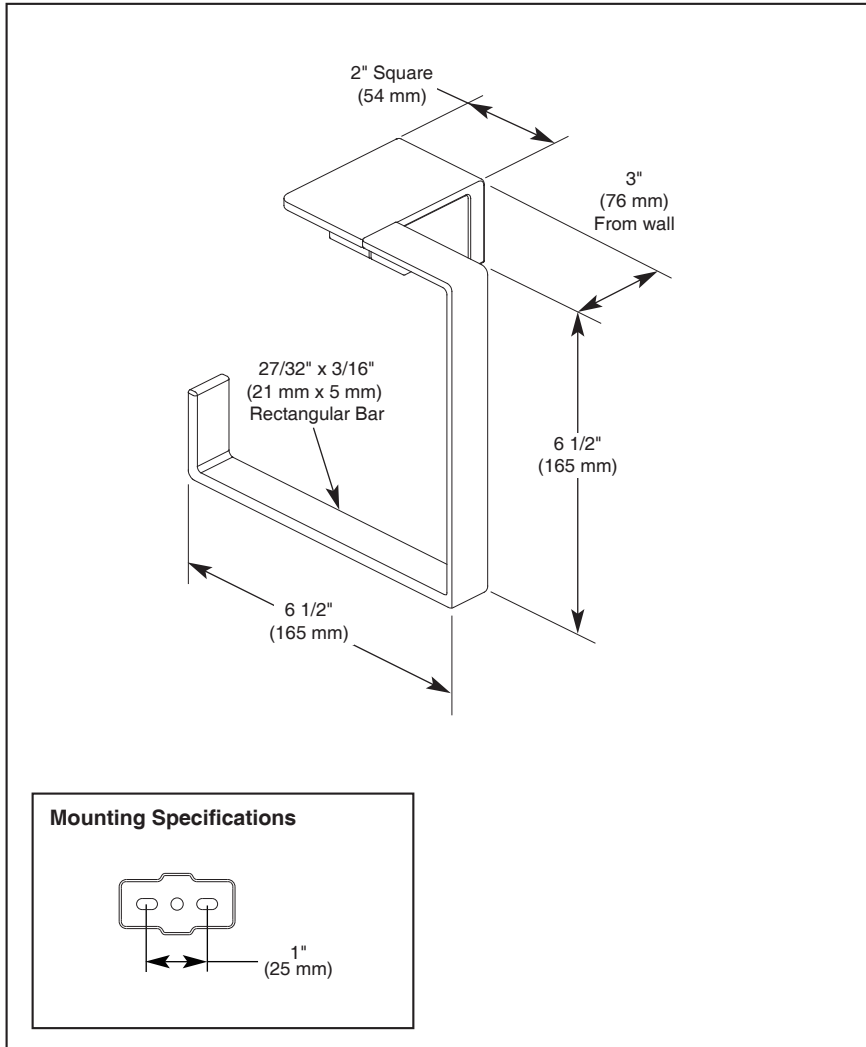

77746▲

Submitted Model No.: _____

Specific Features: _____

▲ Designate proper finish suffix

ACCESSORIES

- Vero™ Bath Collection
- Towel Ring

STANDARD SPECIFICATIONS:

- Wood blocking is preferable behind all wall surfaces. If wood blocking is not available, the following fasteners are suggested: Tile/Masonry-Plastic or lead Anchors Plaster/drywall-Toggle bolts.
- Mounting hardware and mounting instructions included with product.

55 E. 111 Street, Indianapolis, Indiana, 46280
 350 South Edgeware Road,
 ST. Thomas, Ontario, Canada N5P 4C4
 © 2011 Masco Corporation of Indiana

Delta reserves the right (1) to make changes in specifications and materials, and (2) to change or discontinue models, both without notice or obligation. Dimensions are for reference only. See full-line price book or www.specselect.com for finish options and product availability.